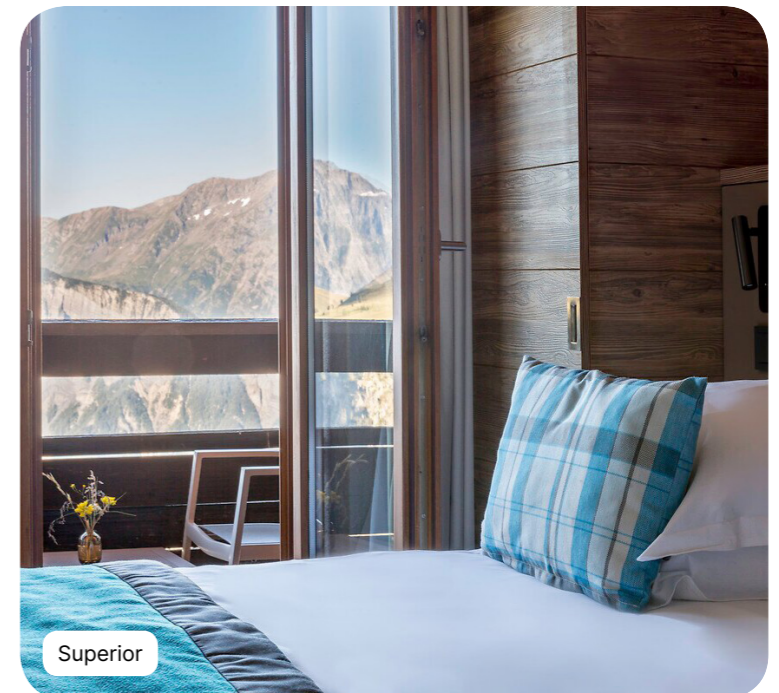

Accommodation