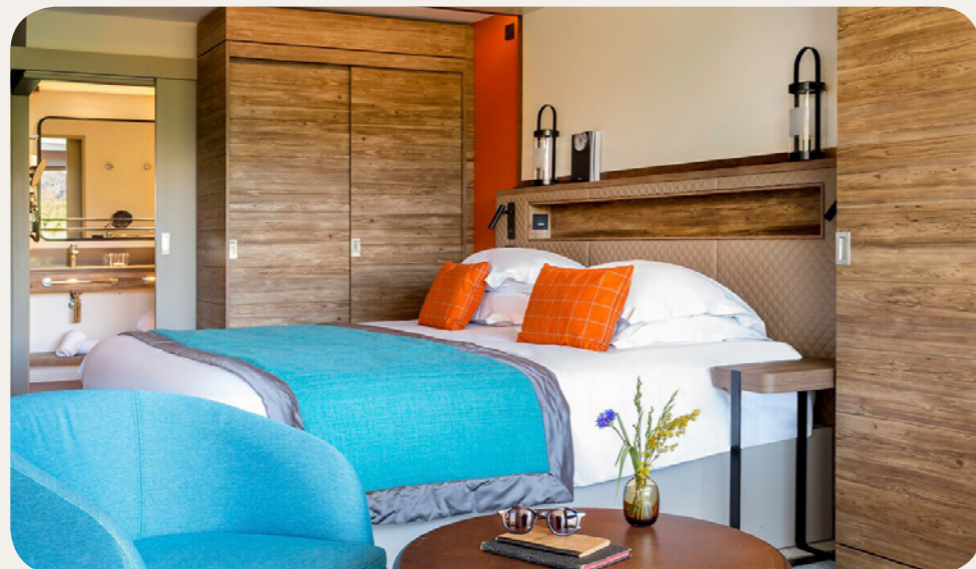

Bathroom

- Hair dryer
- Magnifying mirror
- Amenities : shampoo, shower gel, body lotion
- Heated towel rail

Services

- Luggage service

Deluxe

Name	Minimum area (sq ft)	Highlights	Capacity
Deluxe Room	312.15	Lounge area, Furnished balcony	1 - 2