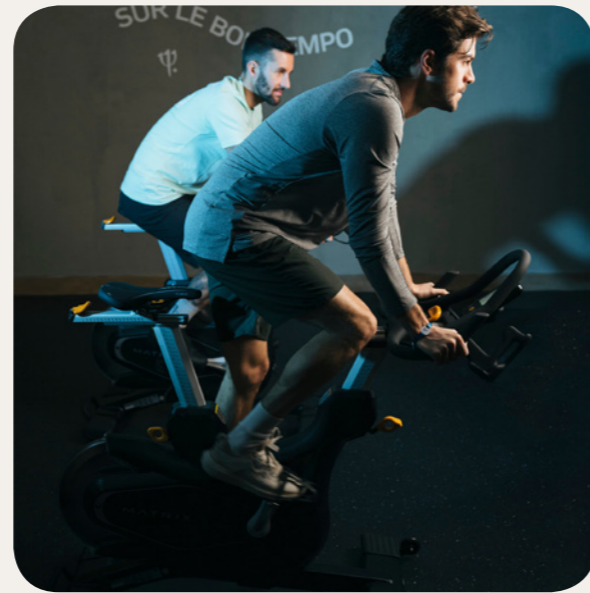

Sports & Activities**

Land Sports & Leisure

	Group lessons	Free access	At extra cost class	Min. age (years)	Dates available
Biking	All levels			4 years old	Always
Fitness	Group lessons for all levels			16 years old	Always
Hiking	All levels			0	Always
Trail	All levels				Always
Yoga by Heberon	Group lessons for all levels			4 years old	Always
Swimming Pools	Free access / Group lessons for all levels			16 years old	Always
Cardio-Training	Free access			18 years old	Always
Entertainment		✓			Always
Golf*			✓		Always