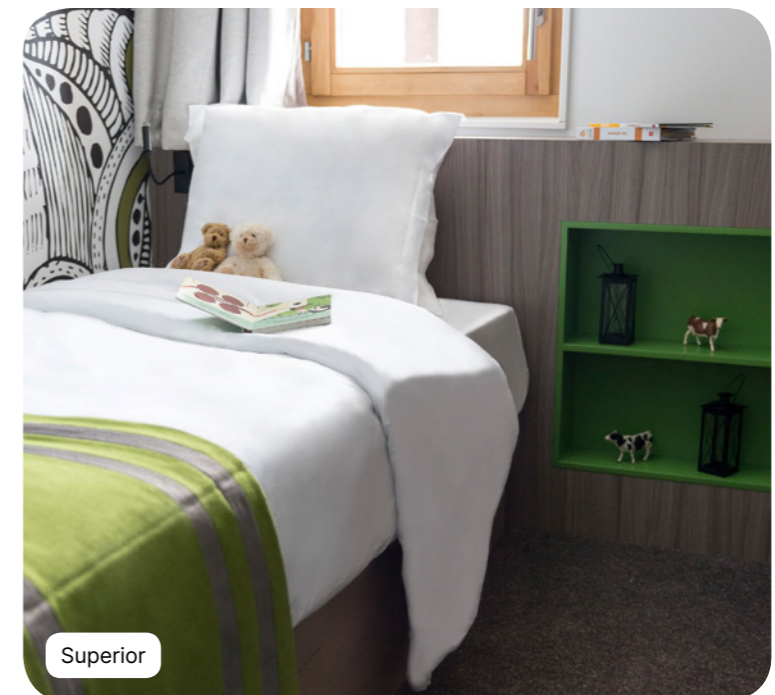

Accommodation