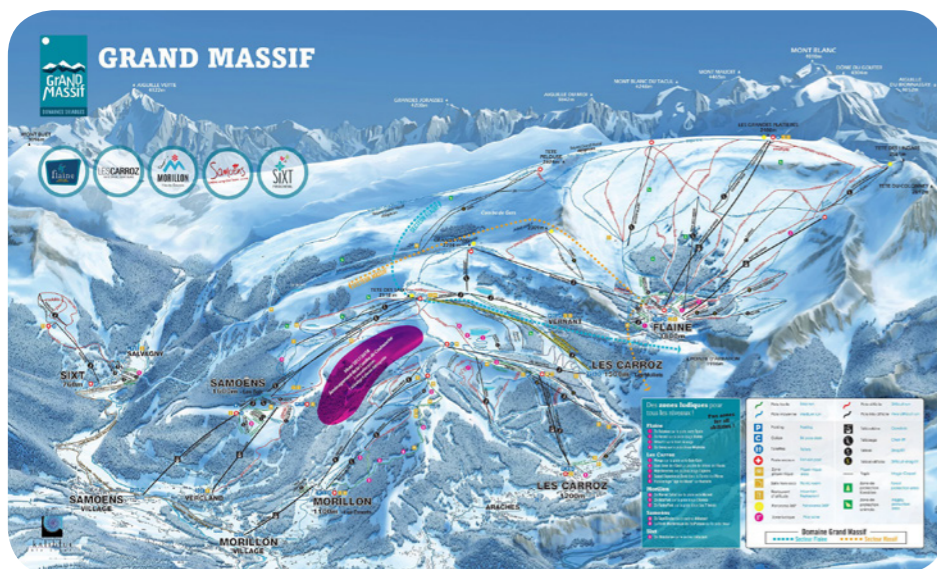

## Skyline

### Gourmet Lounge

For gourmet moments in an intimate atmosphere with a panoramic view over the mountains, this restaurant offers an exclusive "Gourmet Lounge" dining experience.

With its subtle blend of authenticity and contemporary spirit, the warm decor provides the ideal backdrop for great local produce.

## Ski area map

## Grand Massif

Alpine ski slopes