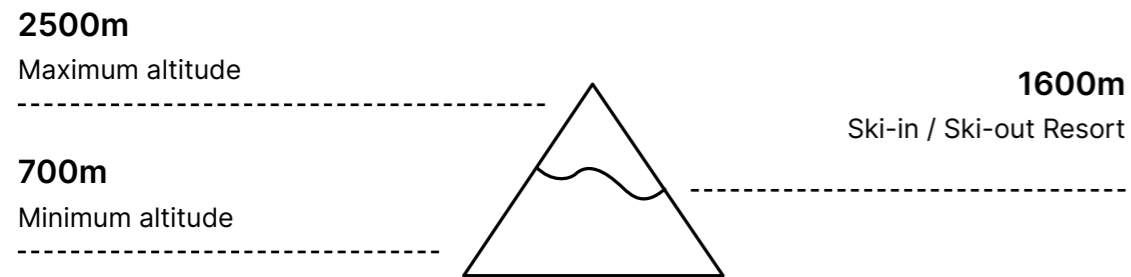

Alpine ski slopes

Number of ski slopes

Cross-country ski slopes

137 km

Freeride Zone(s)

Fun Zone(s)

Practical Information

Address