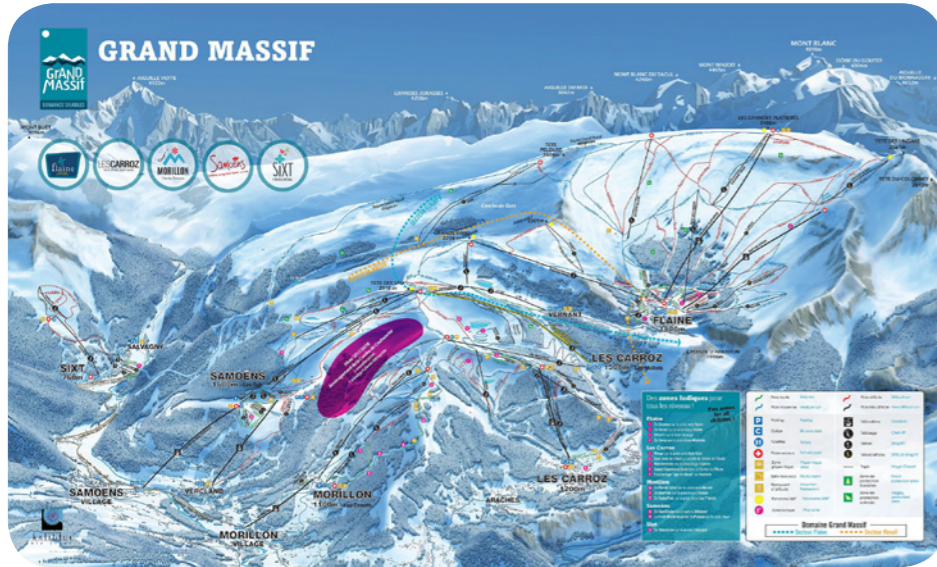

Skyline at Grand Massif Resort

Gourmet Lounge

For gourmet moments in an intimate atmosphere with a panoramic view over the mountains, this restaurant offers an exclusive "Gourmet Lounge" dining experience. With its subtle blend of authenticity and contemporary spirit, the warm decor provides the ideal backdrop for great local produce. And the restaurant's wine cellar (à la carte) has a host of surprises in store; the wine waiter will help you choose the perfect wine to accompany your meal.

This summer, Skyline transforms itself into a quiet area during the day and later a place to enjoy sunset aperitif or fondue evenings.

The Grand Massif Samoëns Morillon Chalet-Apartments

Ski area map

Grand Massif