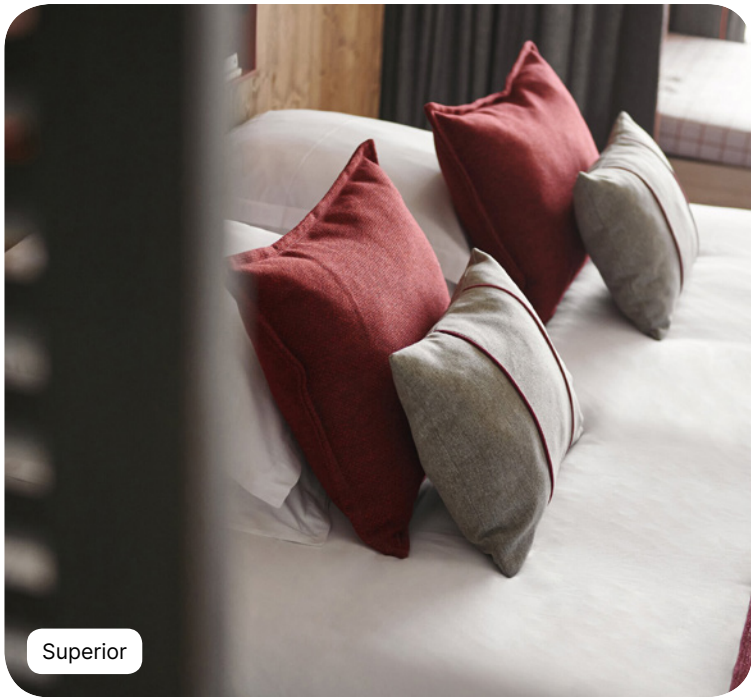

Accommodation

Superior