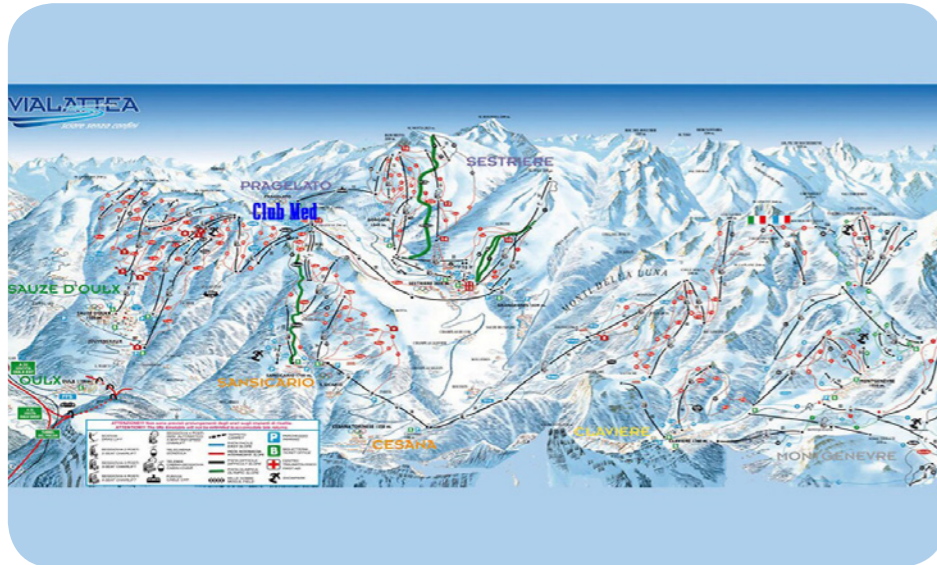

## Casa Mollino

Mountain Restaurant

Perched at a breathtaking 2,300 metres, Casa Mollino is a high-altitude haven for both skiers and gourmands. Warm up with hearty mountain specialties as you take in panoramic views of the Sauze d'Oulx slopes.

## Ski area map

## Domaine de Via Lattea - Sestrière

2823m

Maximum altitude

1350m

Minimum altitude

1600m

Ski-in / Ski-out Resort

Alpine ski slopes

### Number of ski slopes

244

Cross-country ski slopes

40 km

Freeride Zone(s)

Fun Zone(s)