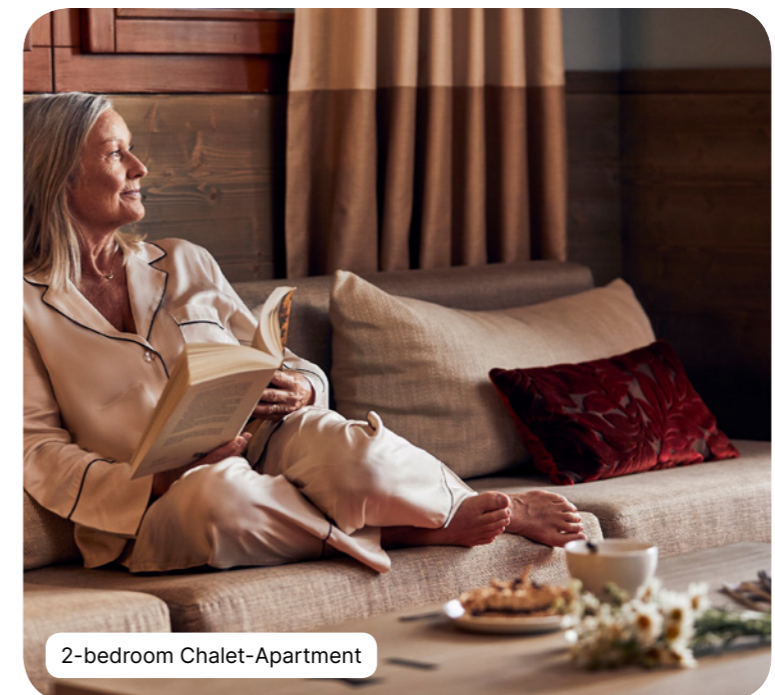

2-bedroom Chalet-Apartment