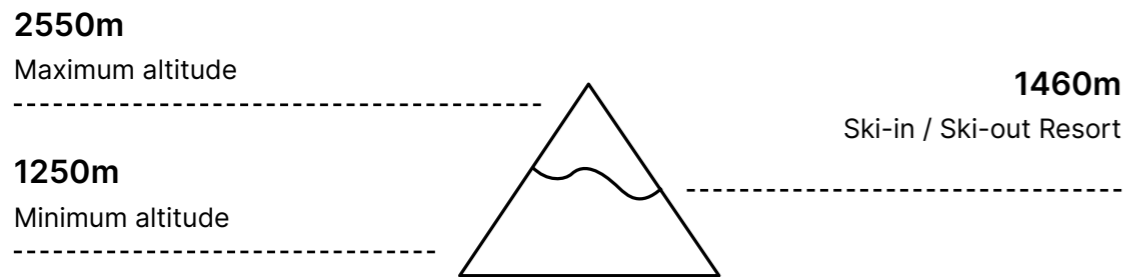

The Valmorel Chalet-Apartments

Ski area map

Valmorel Grand Domaine

Alpine ski slopes

Number of ski slopes

Cross-country ski slopes

60 km

Freeride Zone(s)