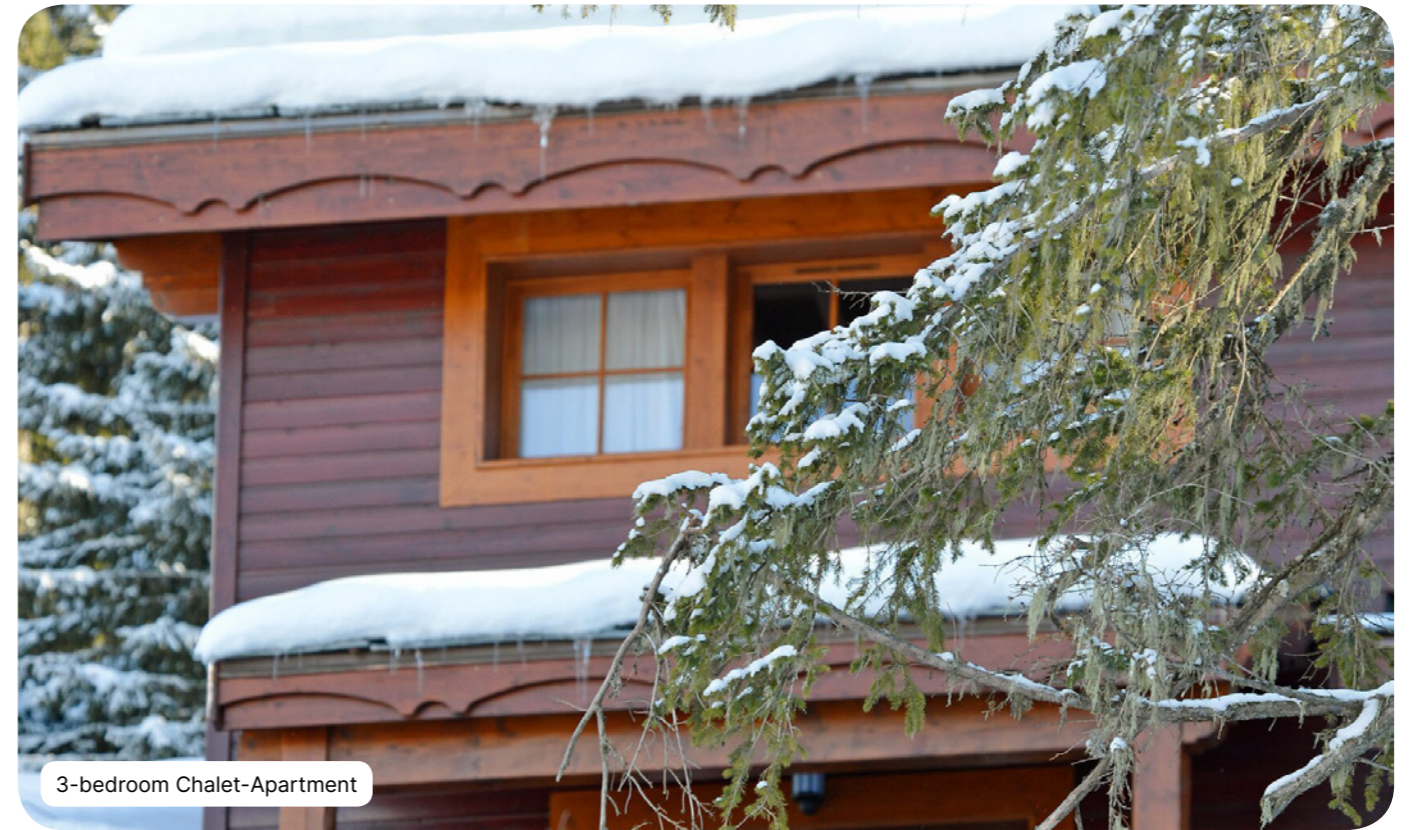

3-bedroom Chalet-Apartment