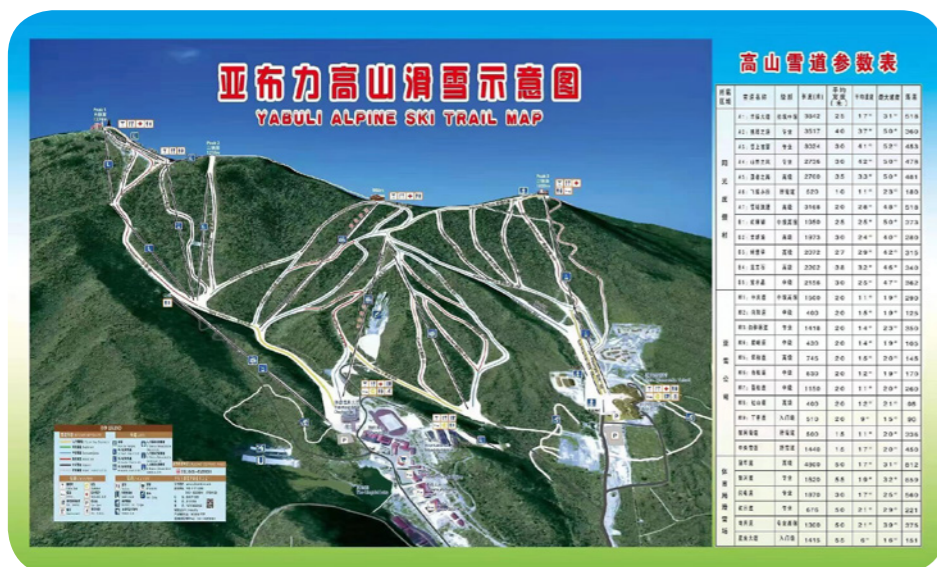

## Restaurants

### **Apple Garden** Main Restaurant

Serving a fusion of Dong Bei cuisine and international favourites our signature buffet restaurant is the perfect place to take in the view of snow dusted mountains. At live cooking stations look forward to signature dishes like Braised Pork belly with sauerkraut and Mo Li Boil Fish.

## Ski area map