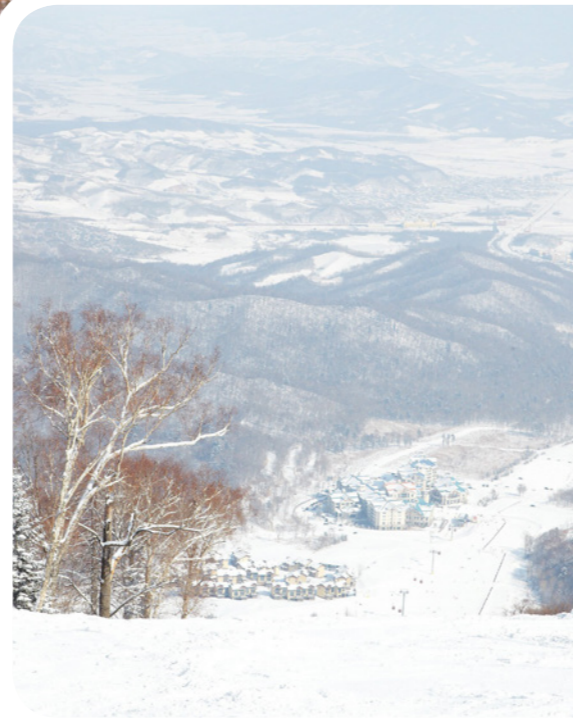

## Resort highlights

- Direct access to the thrill on ski champions' slopes under professional guidance of ski instructors trained by French Ski School (ESF).
- Join the circus and live the magic with first indoor flying trapeze in the mountain.
- Admire the amazing mountain view while resting in the Canadian Bath after a whole day of dynamism.
- Enjoy the cheese fondue with your family in the Chinese ambience.
- Your children perfecting their snow plow or slalom technique, on soft, powdery snow

## Ski area map