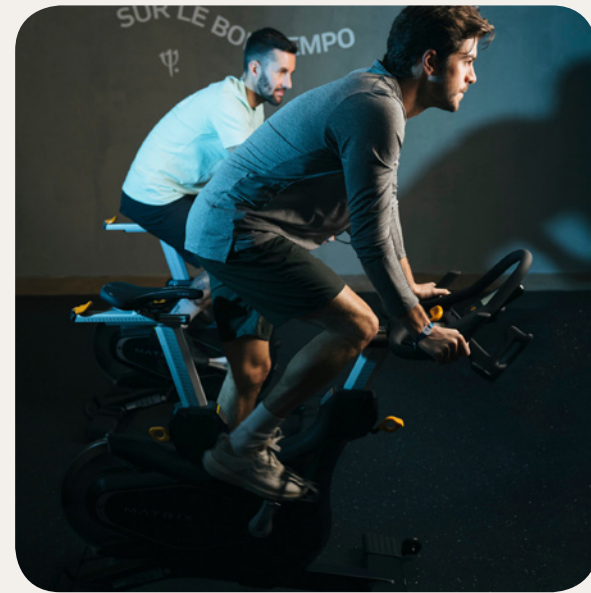

## Land Sports & Leisure

	Group Lessons	Free Access	At extra cost course	Min. age (years)	Dates of Availability
Biking	All levels			4 years old	Always
Fitness	Group lessons for all levels			16 years old	Always
Hiking	All levels			0	Always
Trail	All levels				Always
Yoga by Heberon	Group lessons for all levels			4 years old	Always
Swimming Pools	Free access / Group lessons for all levels			16 years old	Always
Cardio-Training	Free access			18 years old	Always
Entertainment		✓			Always
Golf*			✓		Always