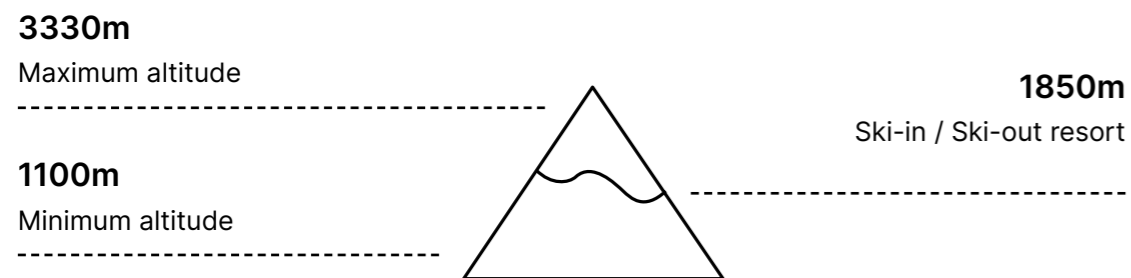

Ski area map

Domaine de l'Alpe d'Huez Grand Domaine

Alpine ski slopes

Number of ski slopes

Cross-country ski slopes

50 km

Freeride Zone(s)

Fun Zone(s)