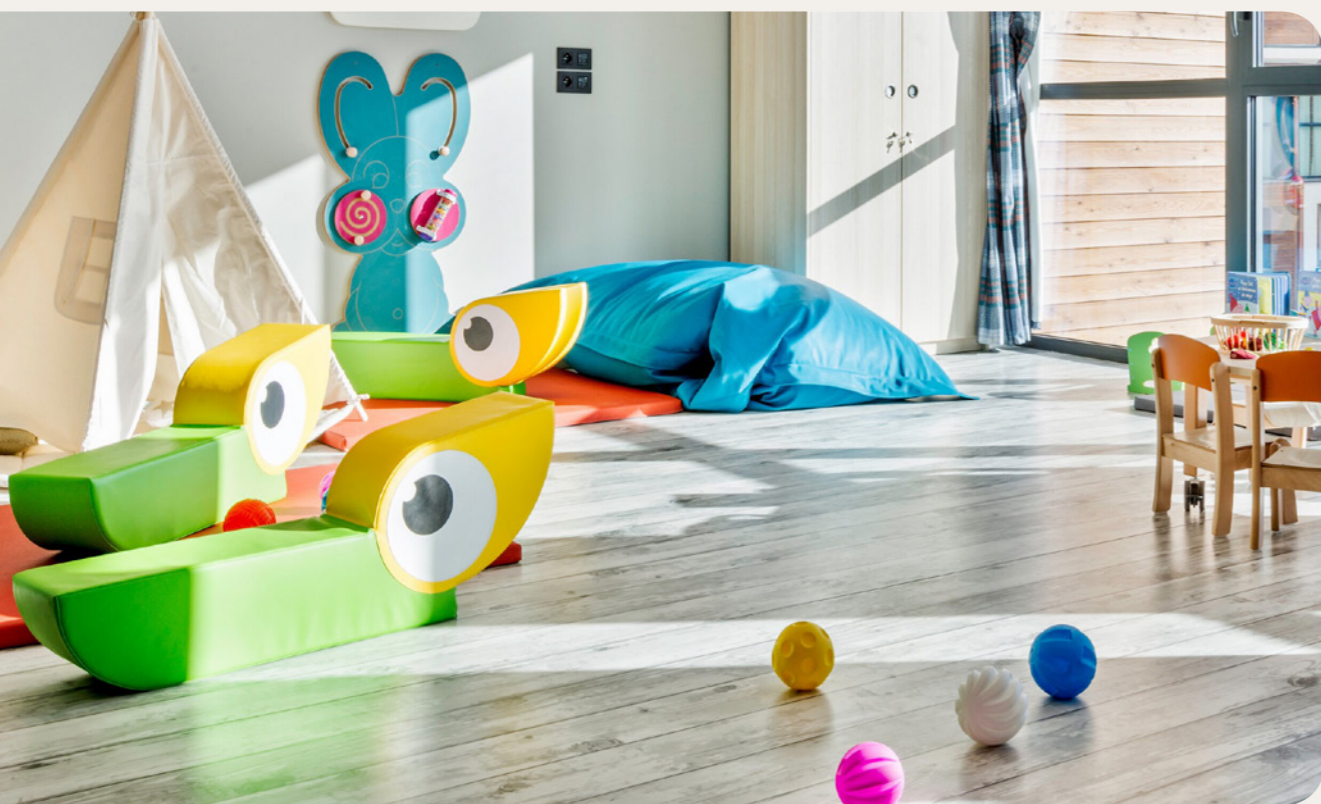

*on demand

Childrens' Services

Childrens' Clubs

Age Range	Name	Included Activities	On demand activities	Dates of Availability
0 to 2 years	Baby Club Med®*	Creative workshops, Early learning, Walks		Always
2 to 3 years	Petit Club Med*	Evening, Show time, Creative workshops, Early learning, Walks	"Learn to ski" Course	Always
4 to 10 years	Mini Club Med +	ESF group ski lessons for children, ESF group snowboard lessons for Kids & Teens, Evening service, Show time, New fun activities		Always
11 to 13 years	Teens Club Med 11-13 years old	New activities, ESF group ski lessons for teens, ESF group snowboard lessons for Kids & Teens, Show time, Teens Snow Sports Programme		Always
14 to 17 years	Chill Pass Club Med 14-17 years old	New activities, ESF group ski lessons for teens, ESF group snowboard lessons for Kids & Teens, Show time, Teens Snow Sports Programme		Always