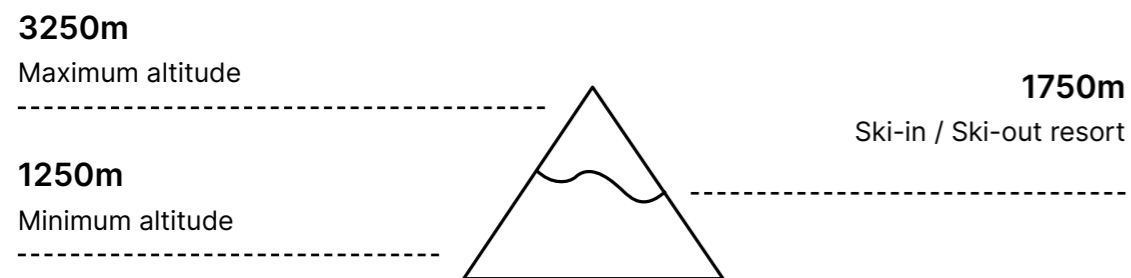

Ski area map

Domaine Paradiski

Alpine ski slopes

Number of ski slopes

Cross-country ski slopes

153 km

Freeride Zone(s)

Fun Zone(s)