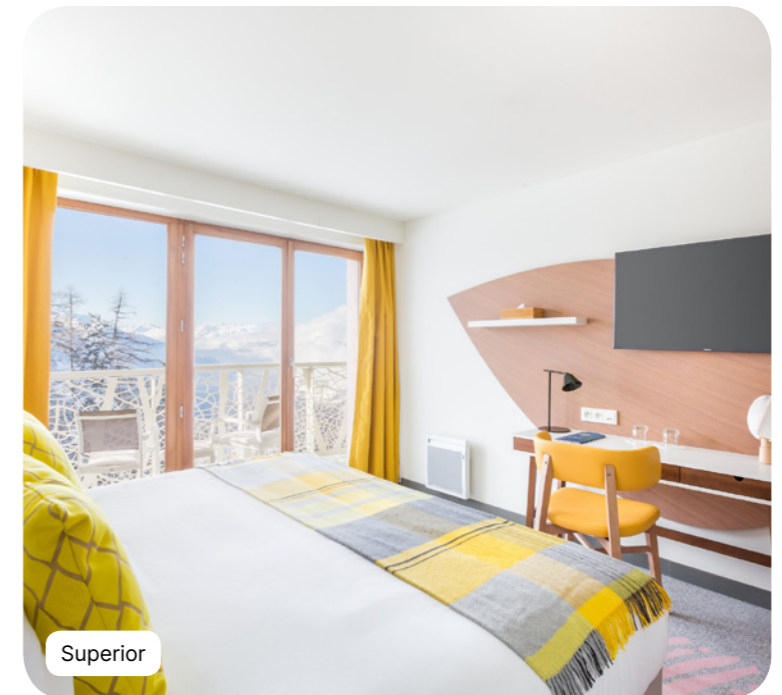

Accommodation

Superior