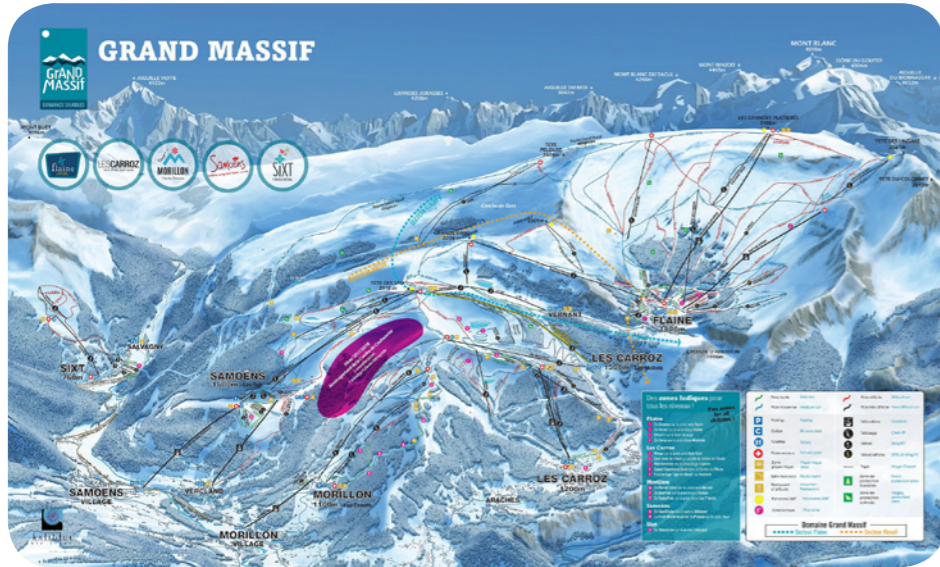

*on demand

Restaurants & Bars

Bars

The Carillon

Main bar

Skyline bar

Gourmet Lounge Bar

Wine cellar

Wine Bar

Restaurants

Cosy Mountain

Main Restaurant

Typical Alpine favourites star alongside an array of international dishes at the Cosy Mountain. Delight in raclette, sizzling grills, and artisan desserts, all enjoyed on the scenic terrace or in a contemporary mountain inspired décor.

Skyline

Gourmet Lounge

Restaurant closed for the 2024 summer season. Panoramic views and a cosy atmosphere are as delightful as the menu's fusion of regional specialties and bistronomic flair. Indulge in comforting croziflette with Reblochon cheese, or succulent arctic char fillet, expertly paired with a glass of regional wine.

Ski area map

Grand Massif

Alpine ski slopes

Number of ski slopes

Cross-country ski slopes

137 km

Freeride Zone(s)

Fun Zone(s)