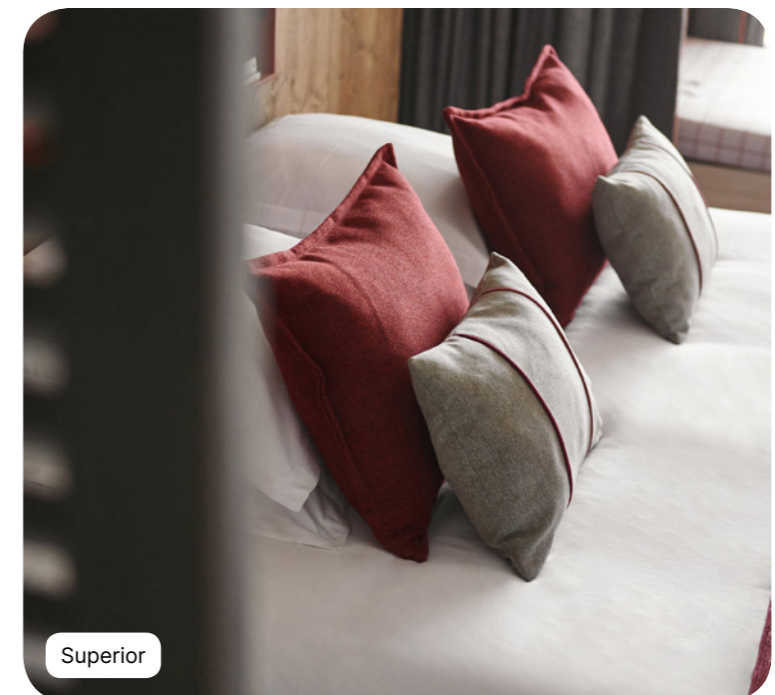

Accommodation