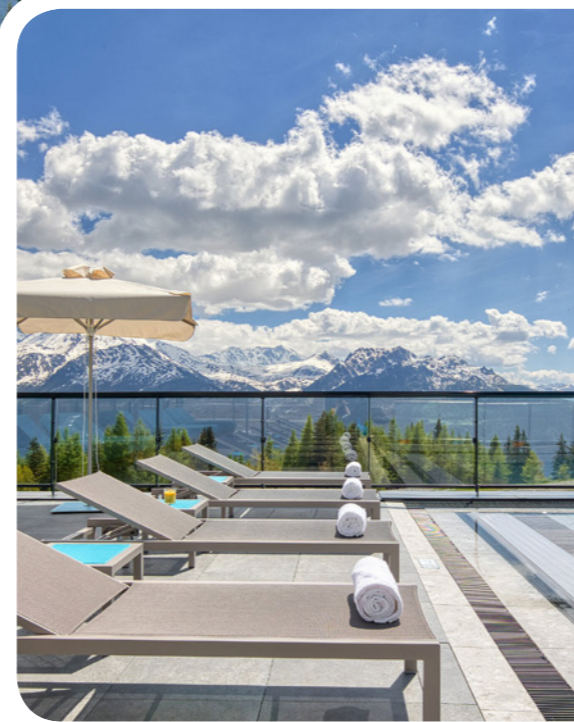

Summary

Accommodation	4
Luxury Space	10
Sports & Activities	14
Swimming Pools	18
Club Med Spa by myBlend*	19
Childrens' Services	20
Restaurants & Bars	24
Practical Information	26