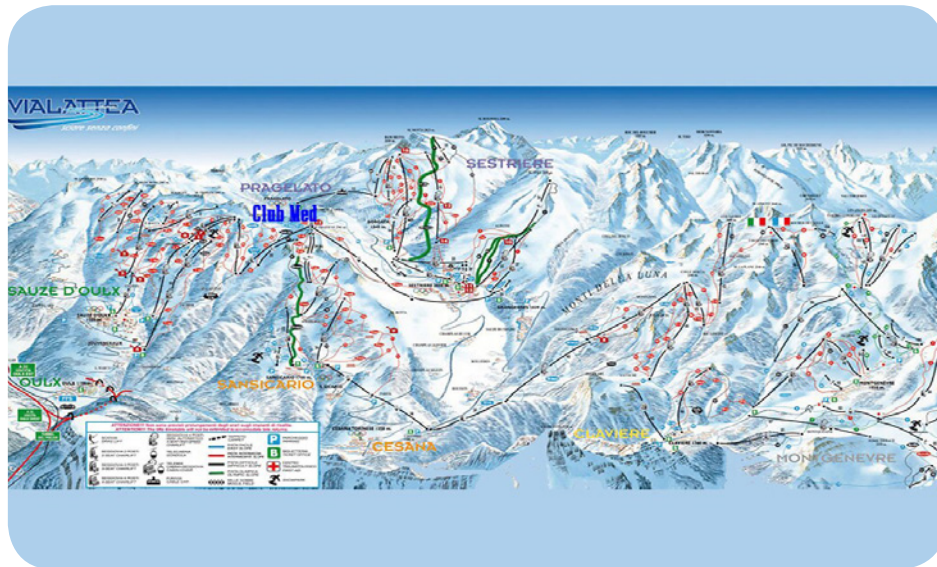

La Tana

Specialty Restaurant

Dine in a baroque-chic setting featuring Piedmontese specialties crafted with the finest artisanal produce. Paired with a glass of local Barolo, savour the signature Piedmontese fondue with creamy fontina cheese, a true taste of the region.

Casa Mollino

Mountain Restaurant

Perched at a breathtaking 2,300 metres, Casa Mollino is a high-altitude haven for both skiers and gourmands. Warm up with hearty mountain specialties as you take in panoramic views of the Sauze d'Oulx slopes.

Ski area map

Domaine de Via Lattea - Sestrière

2823m

Maximum altitude

1350m

Minimum altitude

1600m
Ski-in / Ski-out resort

Alpine ski slopes

Number of ski slopes

244

Cross-country ski slopes

40 km

Freeride Zone(s)

Fun Zone(s)

Practical Information

Address