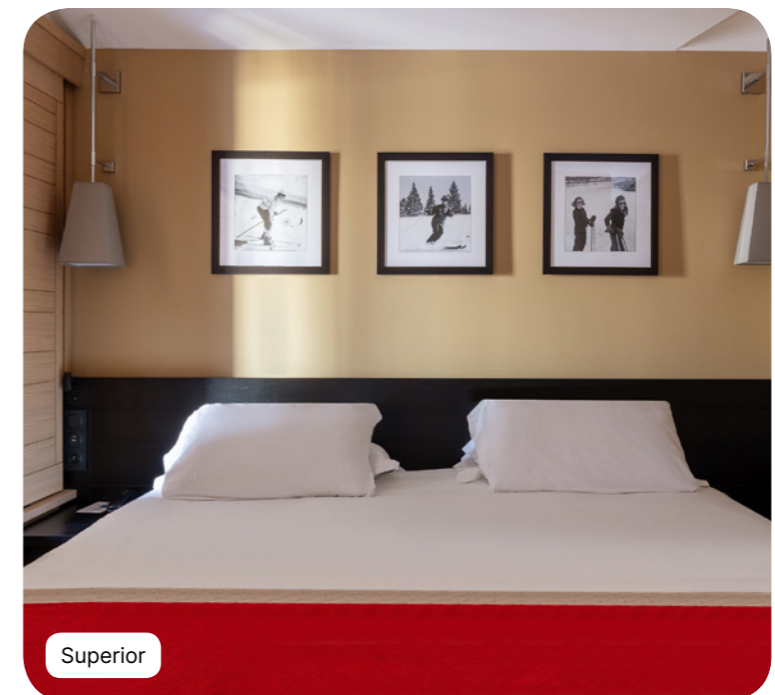

Accommodation