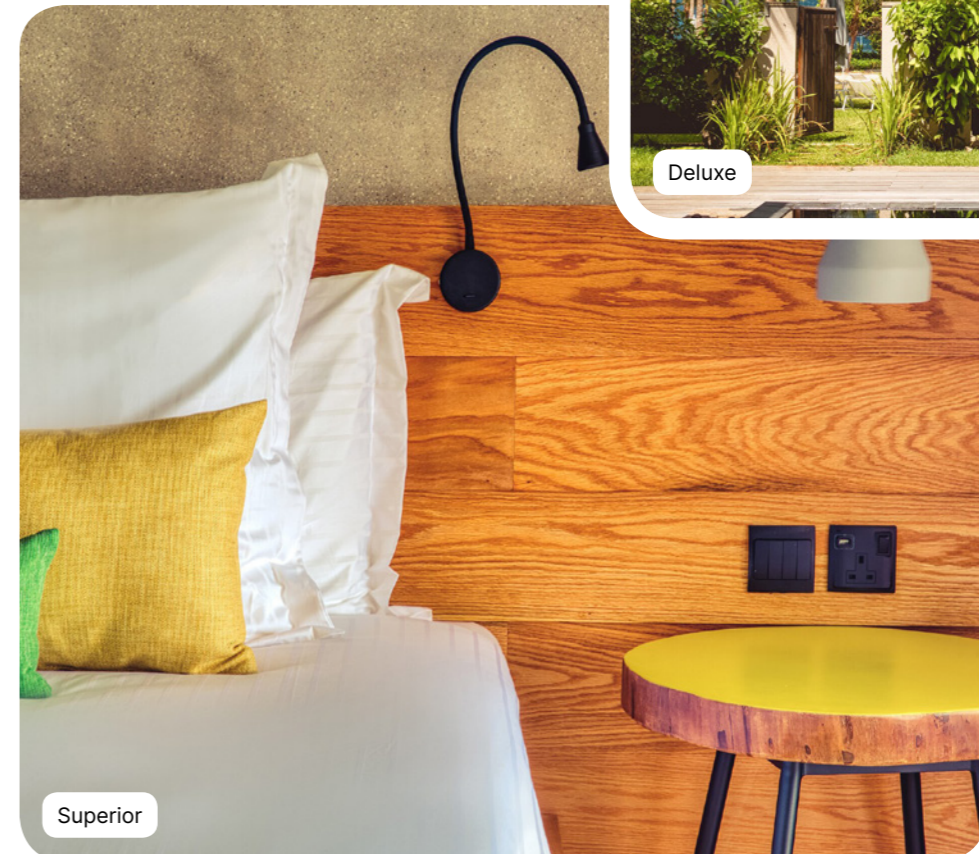

Accommodation