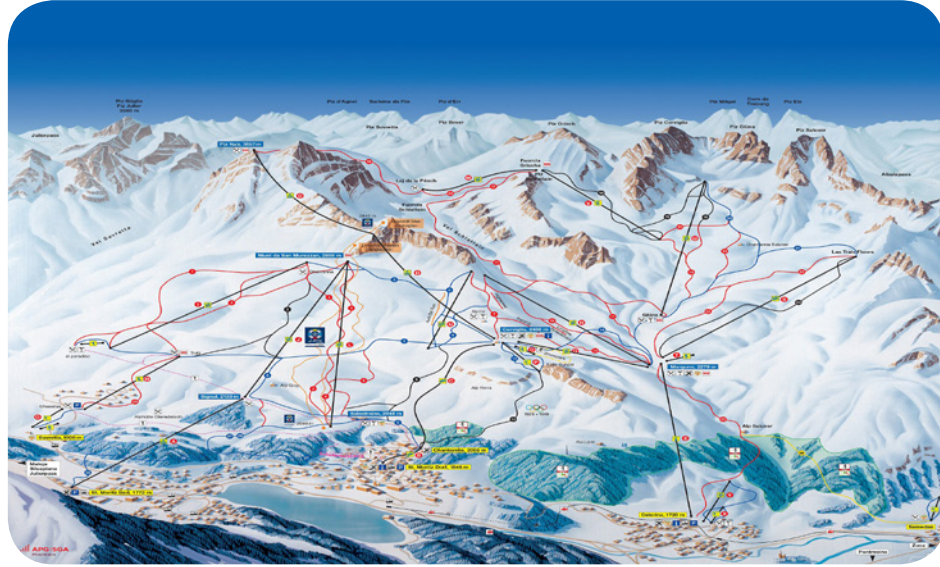

The Grischa

Main Restaurant

Typical Alpine favourites star alongside an array of international dishes in the mountain-inspired ambiance of The Grischa. Start your day with a made-to-order omelette, then sample à la minute grills and artisan desserts, all a splendid view across Saint Moritz.

Corvatsch

Mountain Restaurant

Take a break from a morning of skiing at Corvatsch and enjoy panoramic mountain views. Savor a gourmet appetizer or a hearty barbecue before heading back to the slopes. This restaurant is also accessible to non-skiers who simply want to enjoy the stunning scenery.

The Corviglia

Mountain Restaurant

Perched at a breathtaking 2,550 metres, The Corviglia is a high-altitude haven for both skiers and gourmands. Warm up with hearty mountain specialties and take in the stunning views of the Corvatsch Valley.

Ski area map

Domaines de la Haute-Engadine

Alpine ski slopes

Number of ski slopes

Cross-country ski slopes

222 km

Freeride Zone(s)

Fun Zone(s)