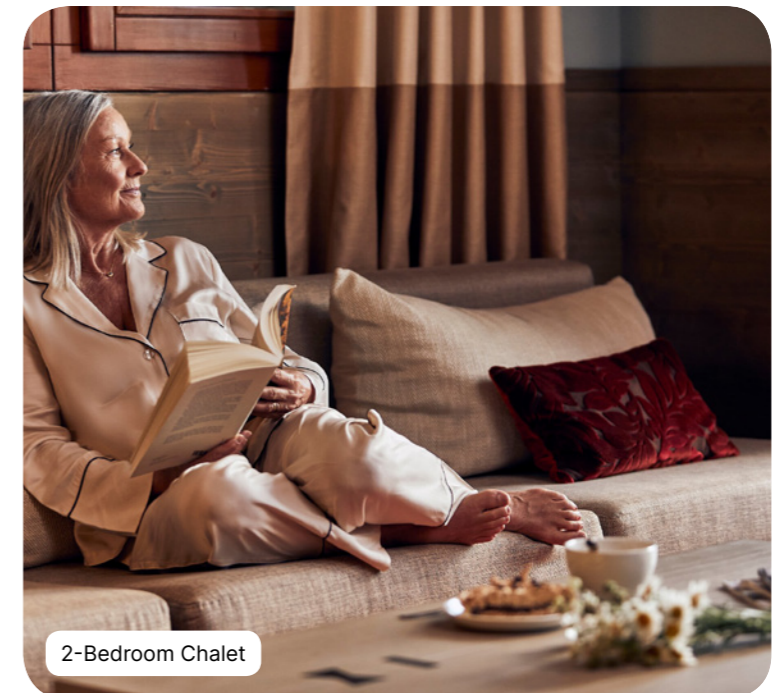

2-Bedroom Chalet