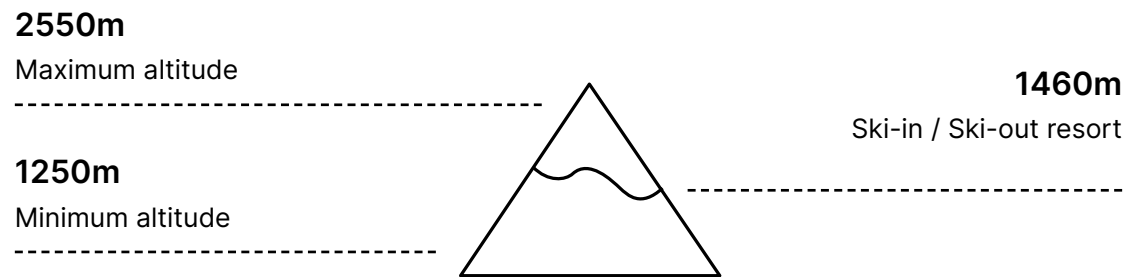

The Valmorel Chalet-Apartments

Ski area map

Valmorel Grand Domaine

Alpine ski slopes

Number of ski slopes

Cross-country ski slopes

60 km

Freeride Zone(s)