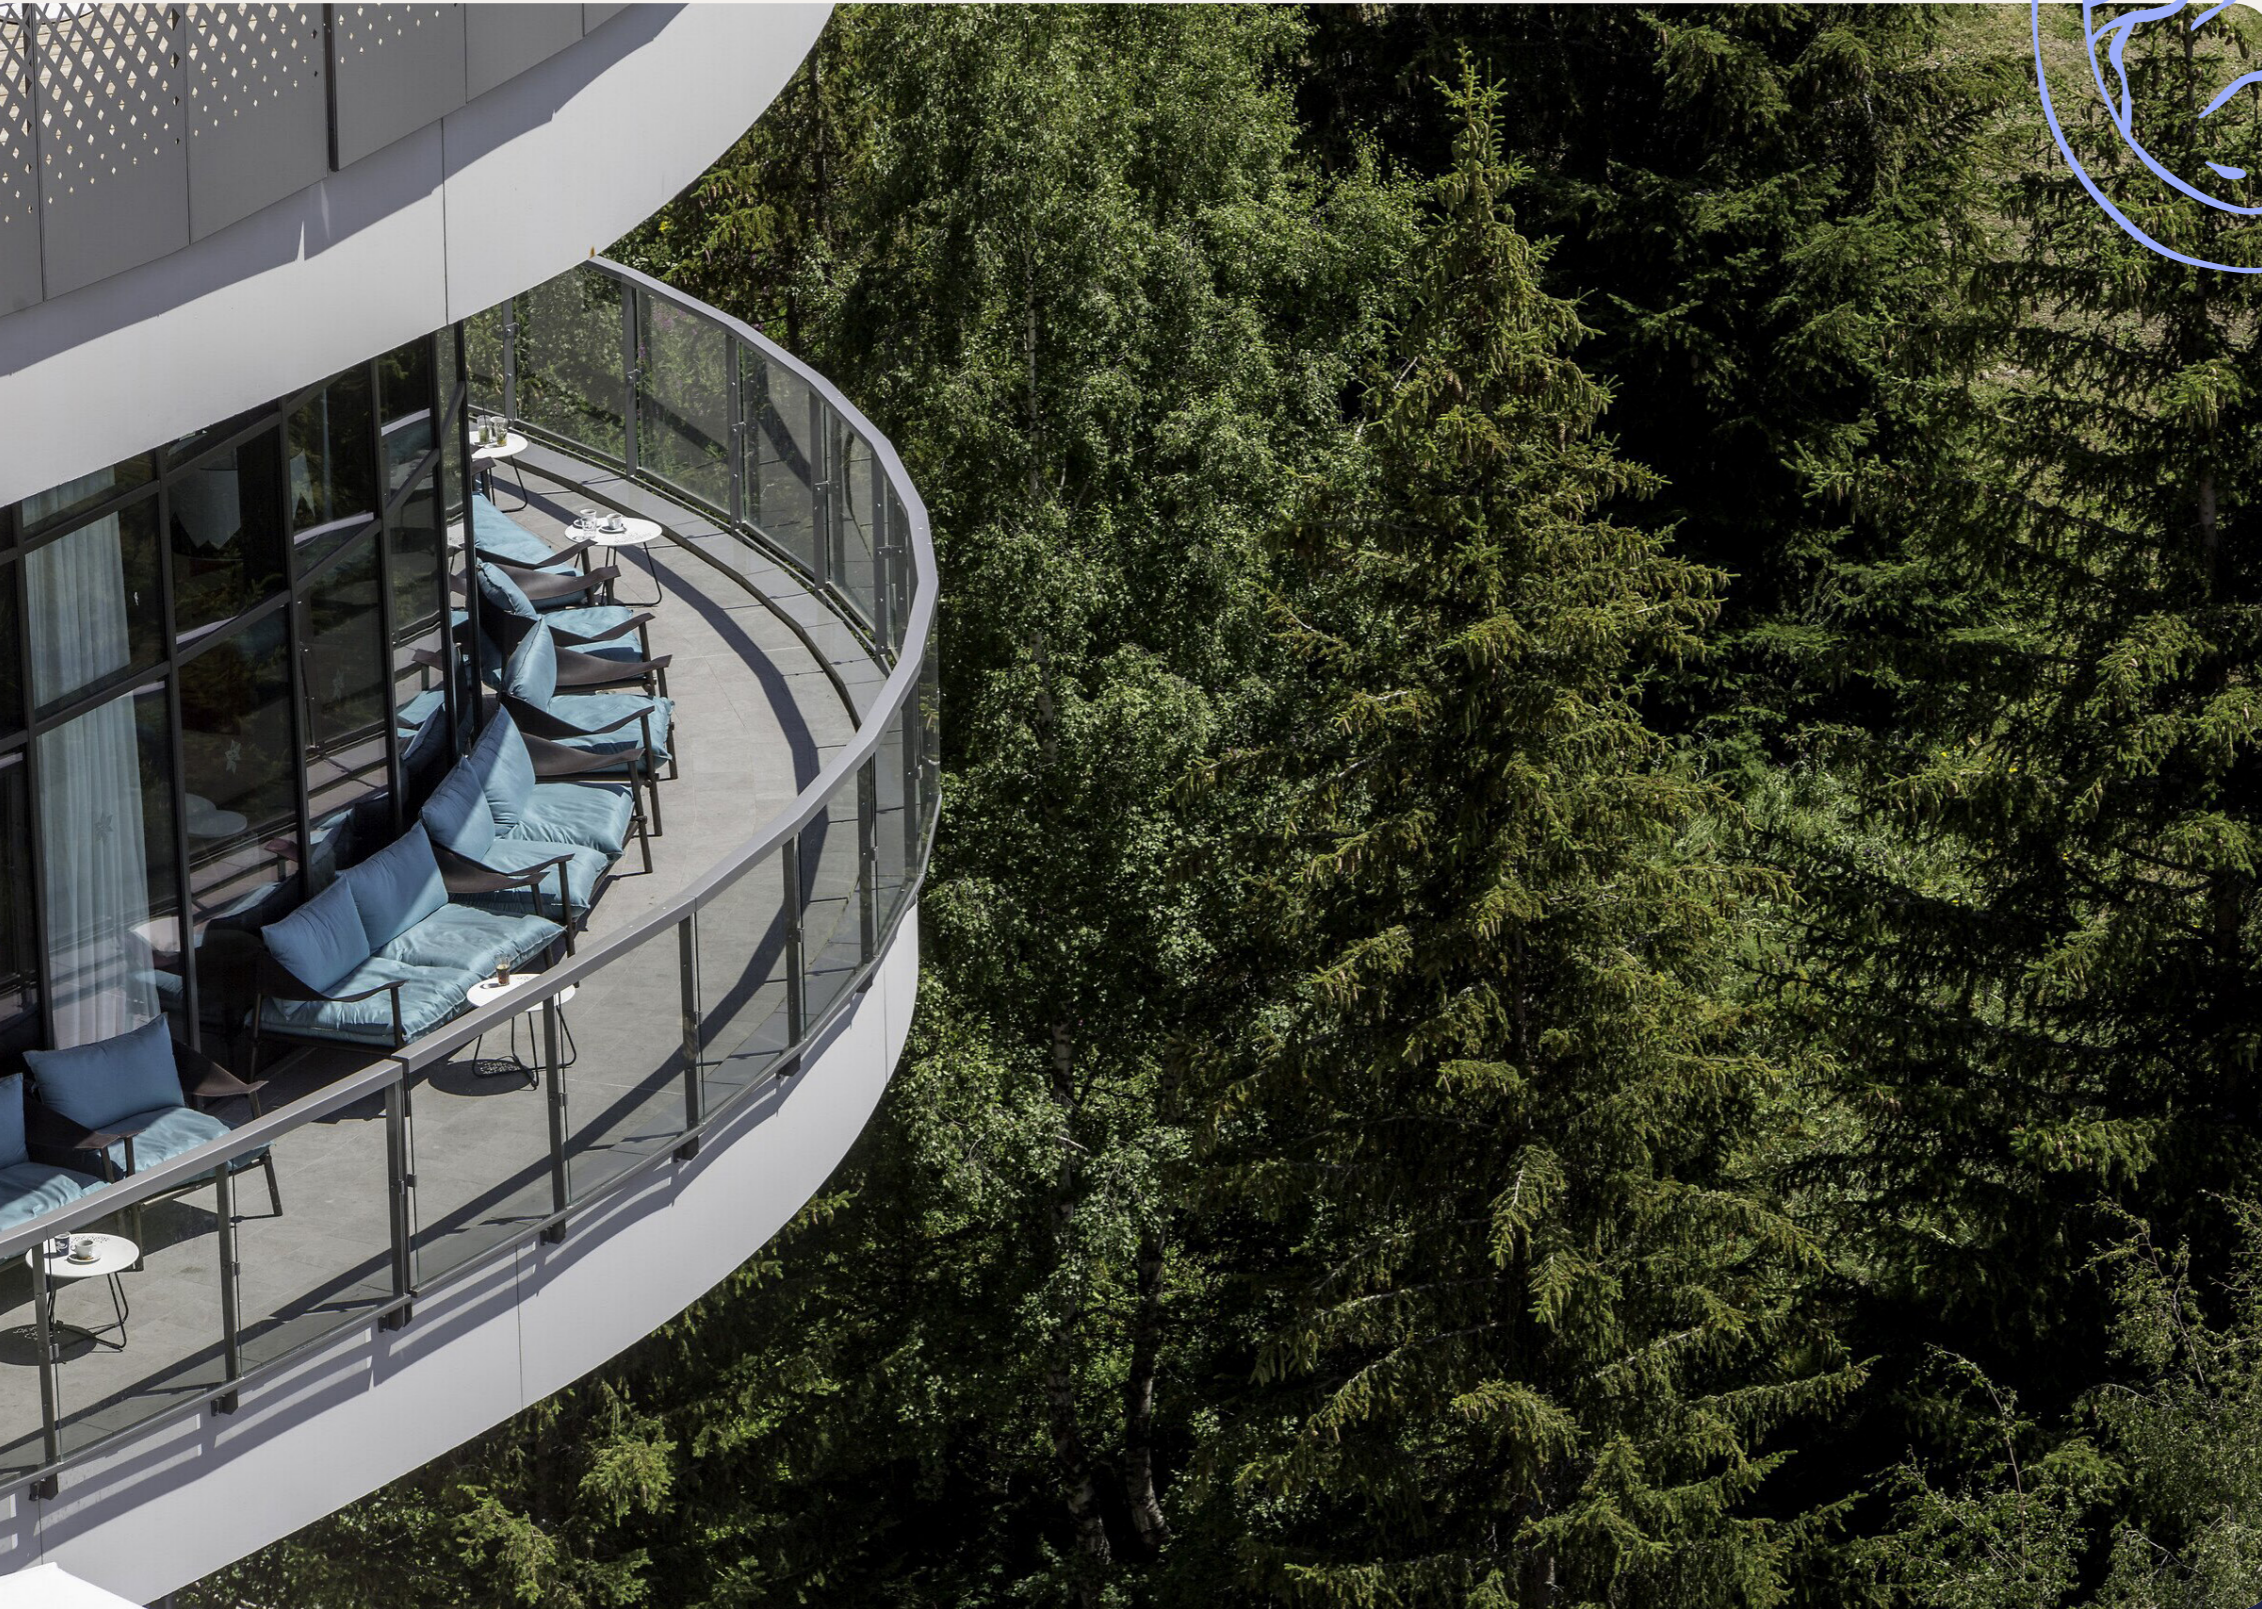

France

Alpe d'Huez

Resort highlights

- Hit the heights as you cycle along the same trails as the biggest names in the Tour de France
- Bask in the sun on one of the four terraces overlooking the Oisans valley
- Pamper yourself at the Club Med Spa by PAYOT and do Vibhava Yoga in the heart of the countryside
- Enjoy the facilities of a completely renovated Resort with a warm and welcoming new look