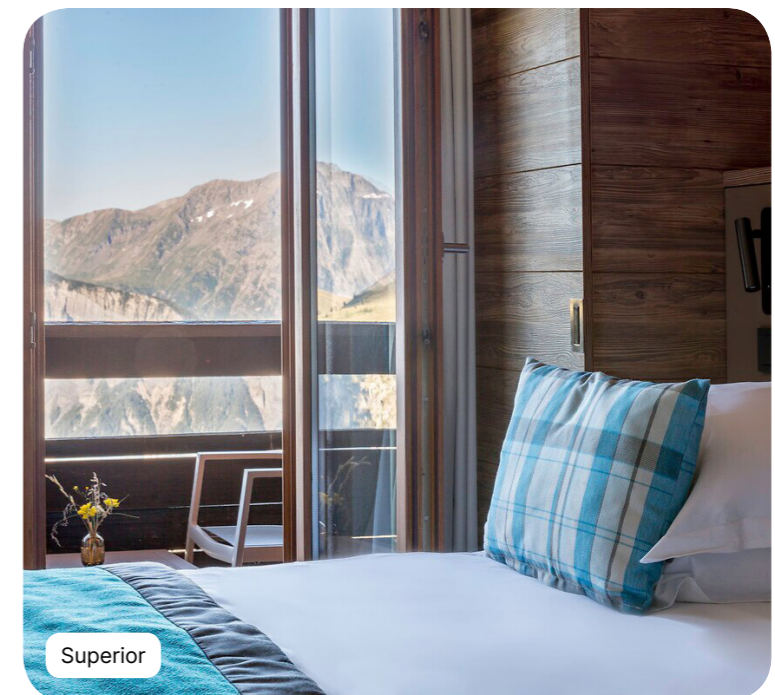

Accommodation