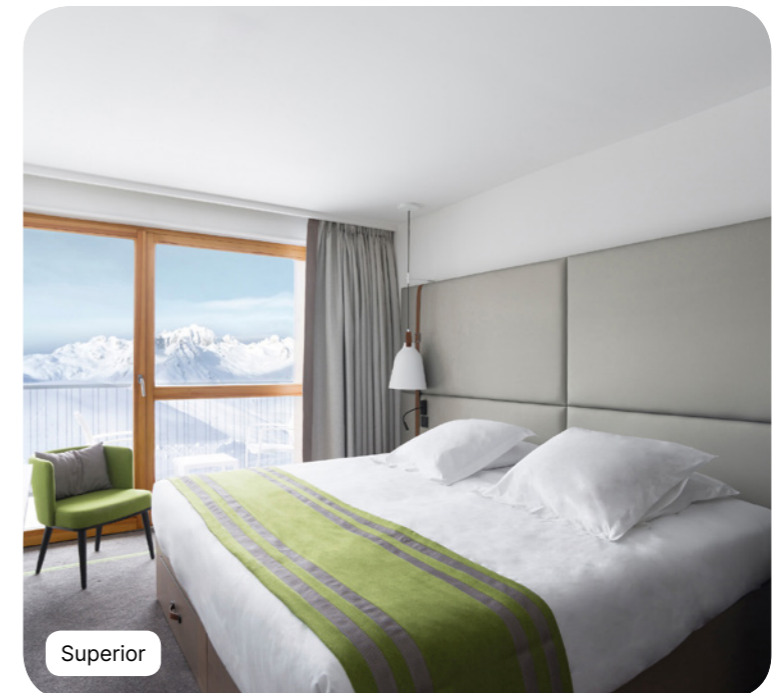

Accommodation

Superior