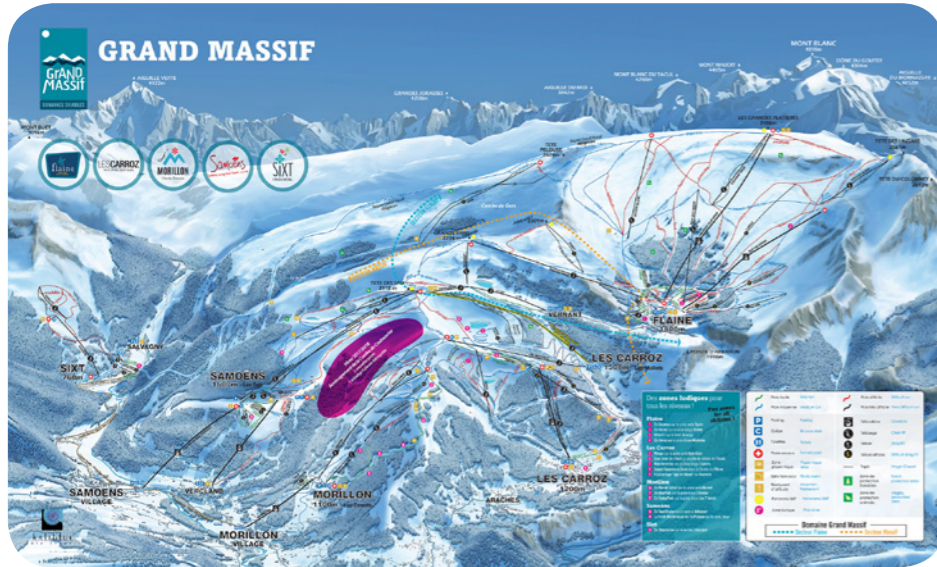

Gourmet Club

Skyline

Panoramic views and a cosy atmosphere are as delightful as the menu's fusion of regional specialties and bistronomic flair. Indulge in a classic Savoyard speciality or succulent arctic char fillet, expertly paired with a glass of regional wine.

This summer, Skyline transforms itself into a quiet area during the day and later a place to enjoy sunset aperitif or fondue evenings.

Ski area map

Grand Massif

Alpine ski slopes

Number of ski slopes

Cross-country ski slopes

137 km

Freeride Zone(s)

Fun Zone(s)

Practical Information

Address

CLUB MED GRAND MASSIF SAMOËNS MORILLON
3868 Route du Plateau des Saix, Samoëns, Haute Savoie - Samoëns
74340, FRANCE

No minimum age

Facilitate Your Arrival