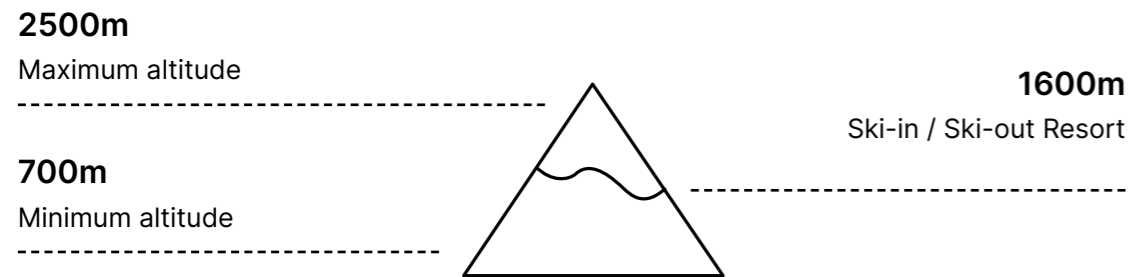

This summer, Skyline transforms itself into a quiet area during the day and later a place to enjoy sunset aperitif or fondue evenings.

Ski area map

Grand Massif

Alpine ski slopes

Number of ski slopes

Cross-country ski slopes