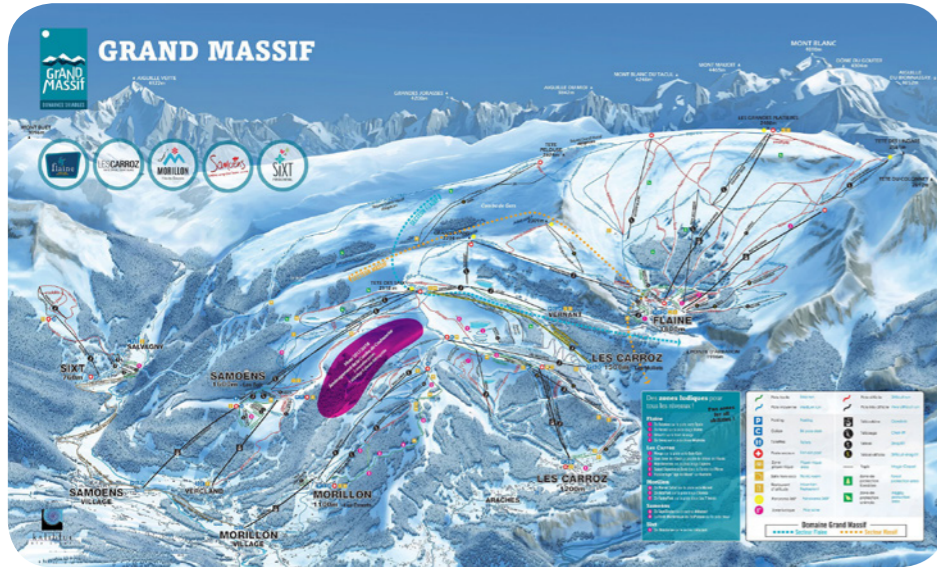

Wine Bar

Restaurants

Cosy Mountain

Main Restaurant

This restaurant with terrace welcomes you at all meal times for a range of international and local specialities.

Focus on health and wellness, with plenty of fresh fruit and vegetables, light dishes and gluten free.

Four dining rooms, each with its own individual ambience: La Rivière, Les Randonneurs, Les Sommets and La Prairie.

Skyline

Gourmet Lounge

For gourmet moments in an intimate atmosphere with a panoramic view over the mountains, this restaurant offers an exclusive "Gourmet Lounge" dining experience.

This summer, Skyline transforms itself into a quiet area during the day and later a place to enjoy sunset aperitif or fondue evenings.

Ski area map

Grand Massif

Alpine ski slopes

Number of ski slopes

Cross-country ski slopes

137 km

Freeride Zone(s)

Fun Zone(s)

Practical Information

Address

CLUB MED GRAND MASSIF SAMOËNS MORILLON
3868 Route du Plateau des Saix, Samoëns, Haute Savoie - Samoëns
74340, FRANCE

 **Hygiene & Safety**

Safe Together. Club Med has implemented new hygiene and safety measures to offer you peace of mind and a most joyful experience.