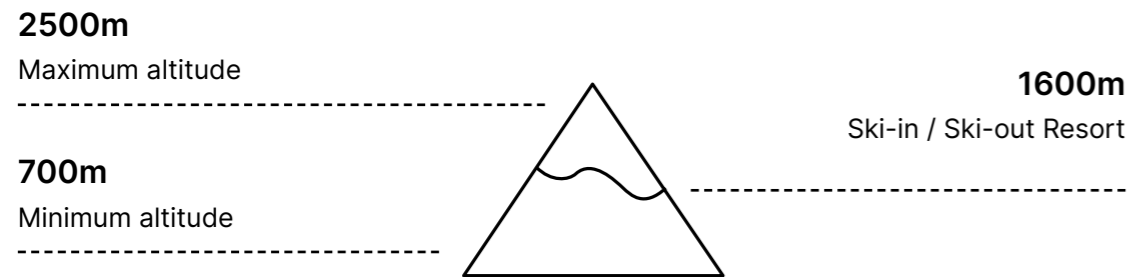

This summer, Skyline transforms itself into a quiet area during the day and later a place to enjoy sunset aperitif or fondue evenings.

Ski area map

Grand Massif

Alpine ski slopes

Number of ski slopes

Cross-country ski slopes