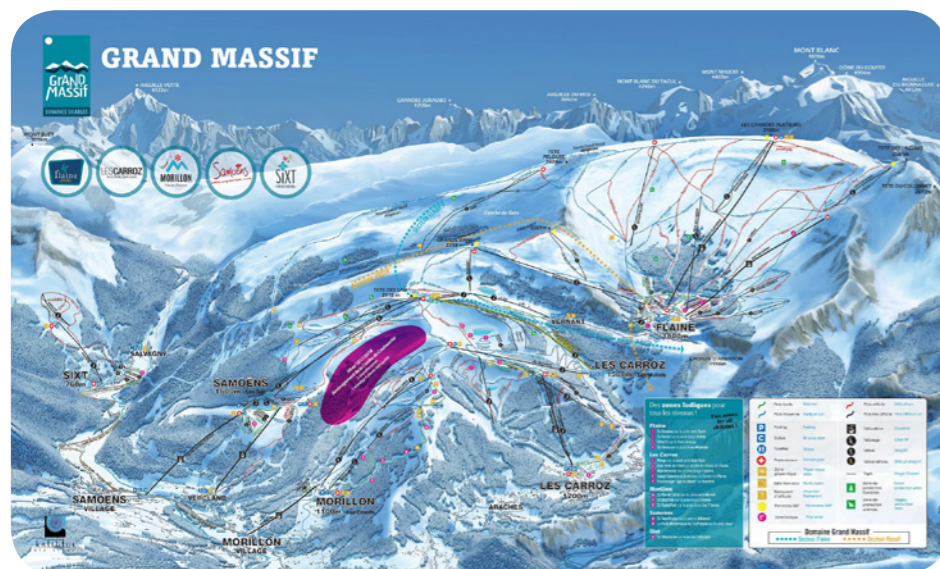

## **Skyline at Grand Massif Resort**

Gourmet Lounge

For gourmet moments in an intimate atmosphere with a panoramic view over the mountains, this restaurant offers an exclusive "Gourmet Lounge" dining experience. With its subtle blend of authenticity and contemporary spirit, the warm decor provides the ideal backdrop for great local produce. And the restaurant's wine cellar (à la carte) has a host of surprises in store; the wine waiter will help you choose the perfect wine to accompany your meal.

This summer, Skyline transforms itself into a quiet area during the day and later a place to enjoy sunset aperitif or fondue evenings.

# The Grand Massif Samoëns Morillon Chalet-Apartments

## Ski area map