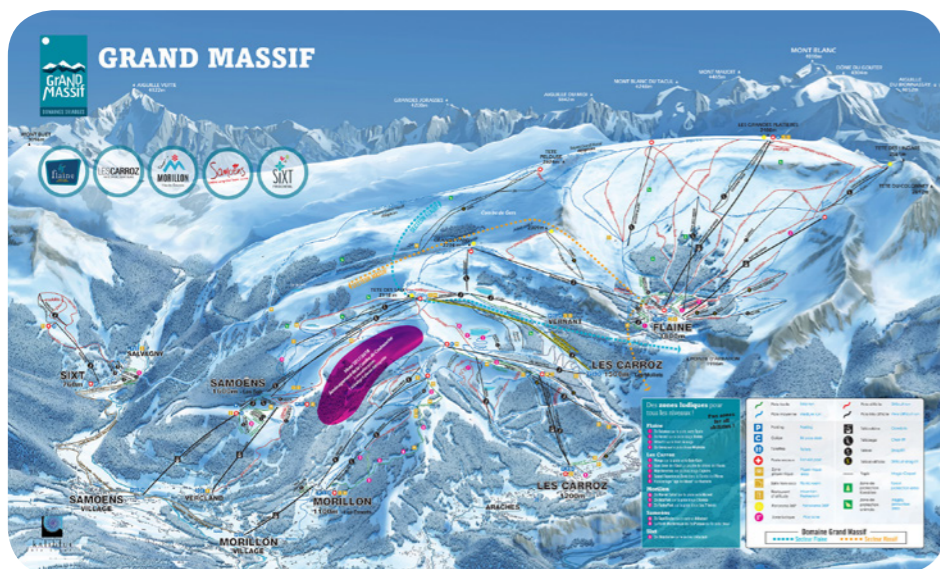

Gourmet Club

Skyline at Grand Massif Resort

Panoramic views and a cosy atmosphere are as delightful as the menu's fusion of regional specialties and bistroic flair. Indulge in comforting croziflette with Reblochon cheese, or succulent arctic char fillet, expertly paired with a glass of regional wine.

This summer, Skyline transforms itself into a quiet area during the day and later a place to enjoy sunset aperitif or fondue evenings.

The Grand Massif Samoëns Morillon Chalet-Apartments

Ski area map

Grand Massif