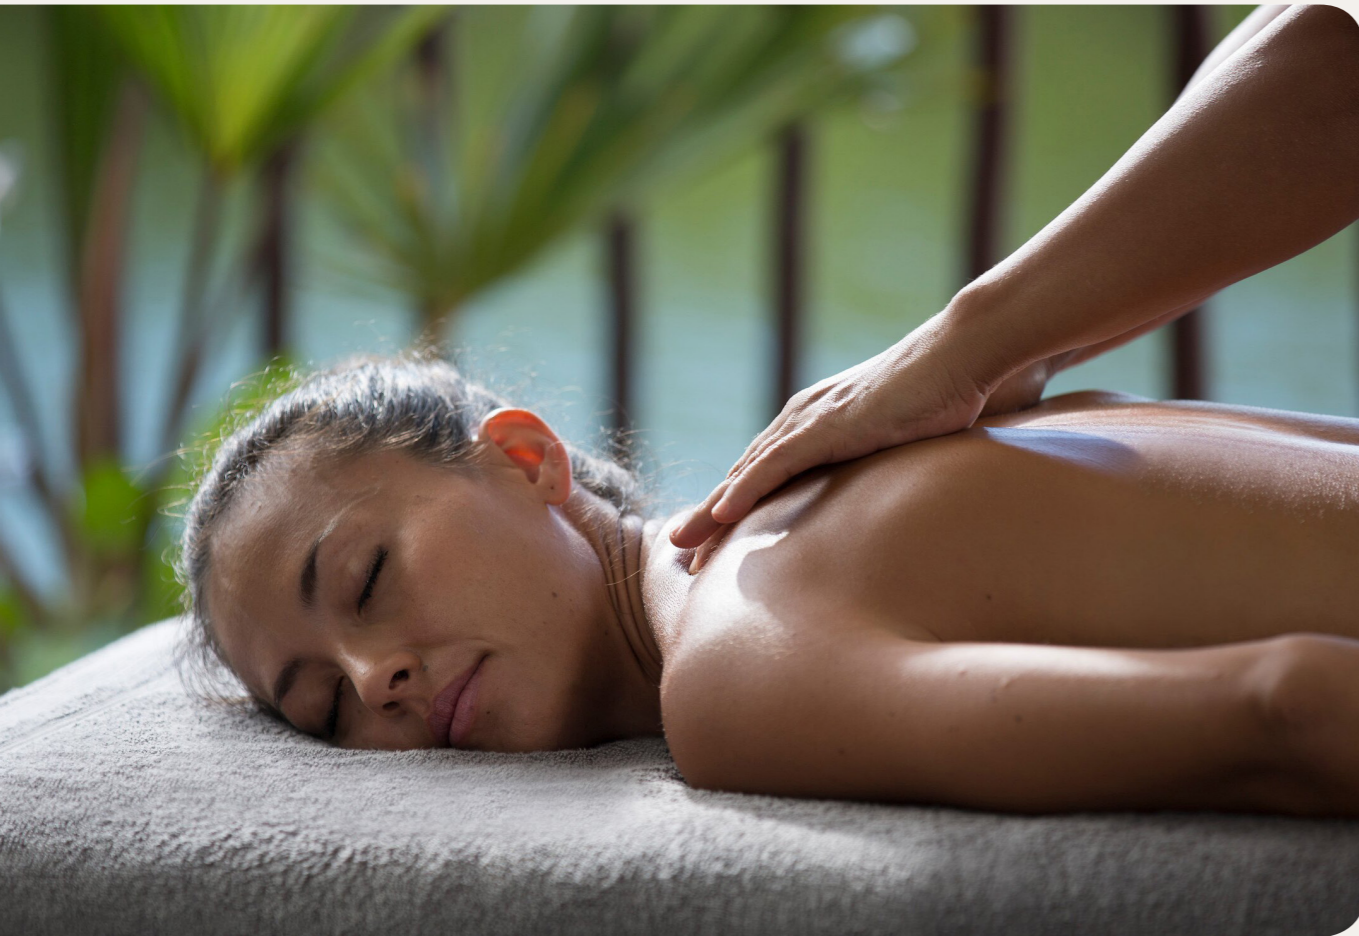

Children are under the supervision of their parents or an accompanying adult.

Depth (min./max.): 2.952756m / 5.905512m
Heated – At the beginning and end of the season.

Zen Pool

Outdoor pool

In the heart of the pine grove, rest and tranquility are the keywords for this freshwater pool for adults only.

Wellness Area*

Sothys, the goddess of beauty confides her secret to both men and women. In the heart of the Corrèze region of France, a cutting-edge aesthetic is constantly renewed in the botanical garden. Discover digi-esthétique®, an exclusive massage method offering a magical escape from everyday routine. Emotions and refinement await you.