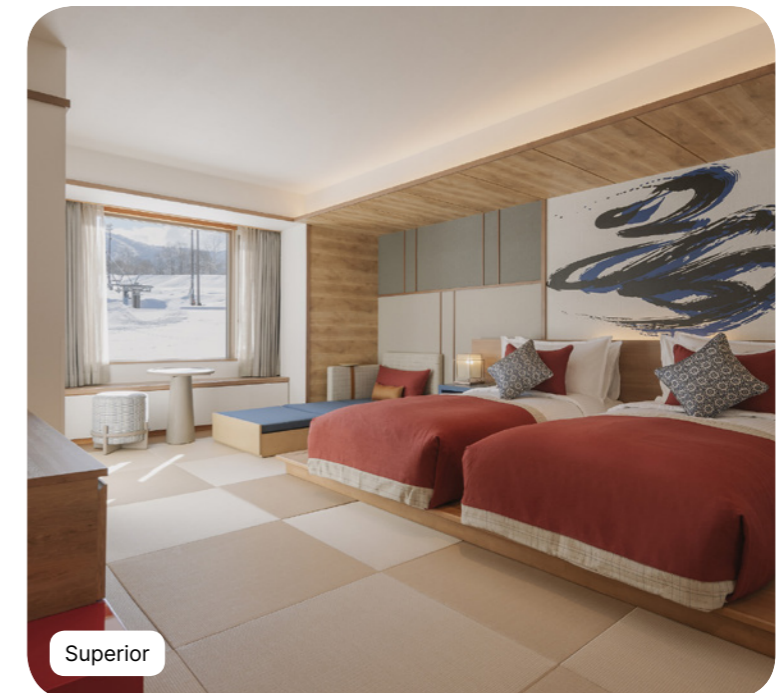

Accommodation

Superior

Name	Minimum area (sq ft)	Highlights	Capacity
Superior Room	301.39		1 - 2
Junior Family Superior Room	409.03		1 - 3
Junior Family Superior Room - Tatami	419.79		1 - 3
Superior Room - Mobility Accessible	419.79		1 - 2