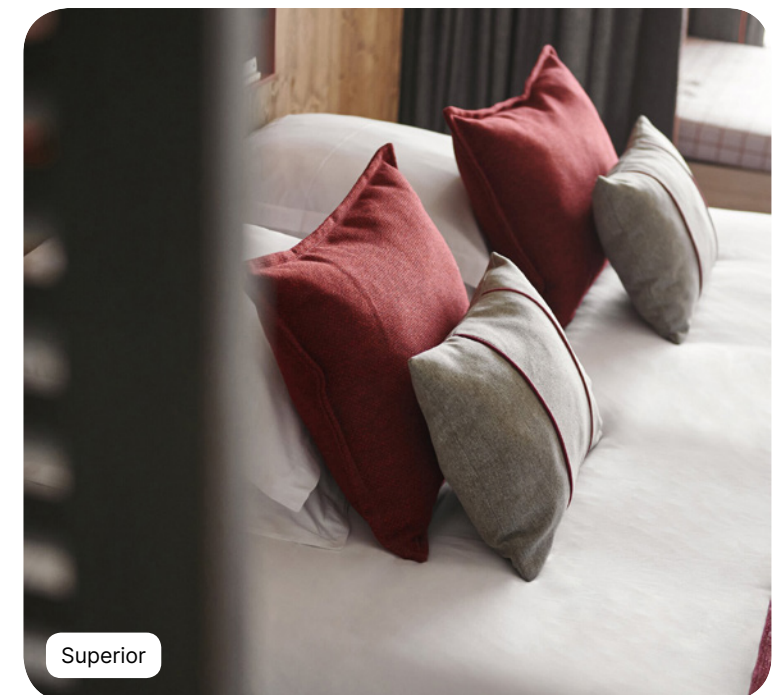

Accommodation