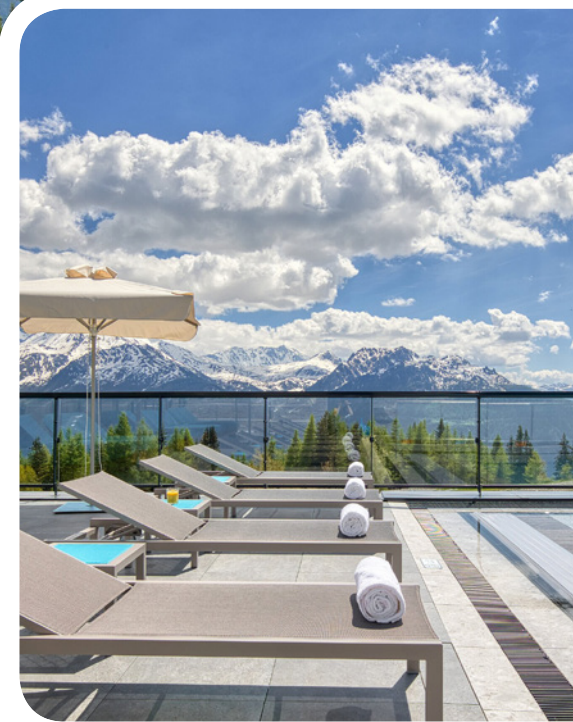

Summary

Accommodation	4
Luxury Space	10
Sports & Activities**	14
Swimming pools	18
Club Med Spa by myBlend*	19
Children	20
Restaurants & Bars	24
Practical Information	26