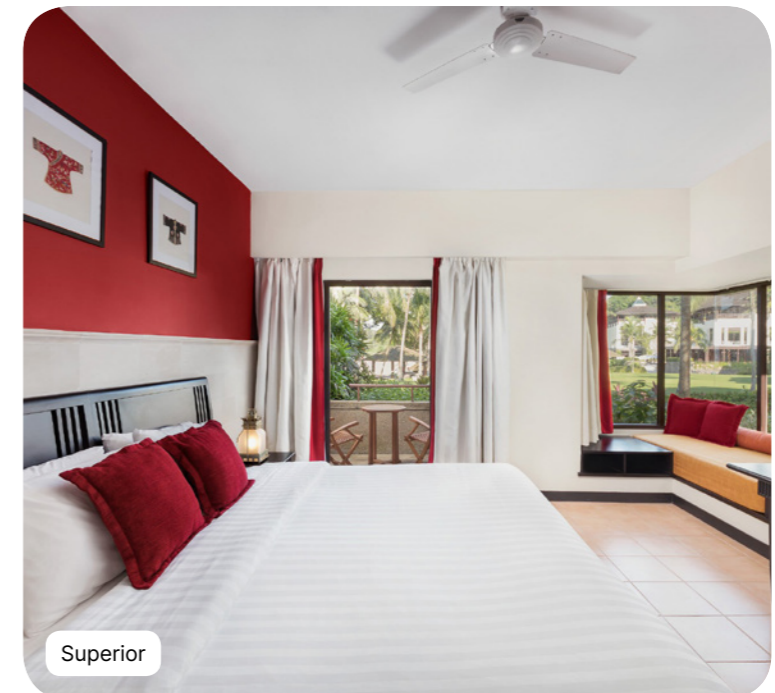

Summary

Accommodation	4
Sports & Activities**	12
Swimming pools	16
Club Med Spa by Sothys*	18
Excursions*	19
Children	20
Restaurants & Bars	24
Practical Information	26

Accommodation

Superior

Name	Minimum area (sq ft)	Highlights	Capacity
Superior Room - Sea View, Balcony	365.97	Sea View, Furnished balcony	1 - 3
Connecting Superior Rooms - Sea View, Balcony	731.95	Sea View, Furnished balcony	2 - 4
Superior Room - Balcony	365.97	Furnished balcony	1 - 3
Superior Room - Accessible	419.79	Furnished balcony	1 - 2
Connecting Superior Rooms - Balcony	731.95	Furnished balcony	2 - 4