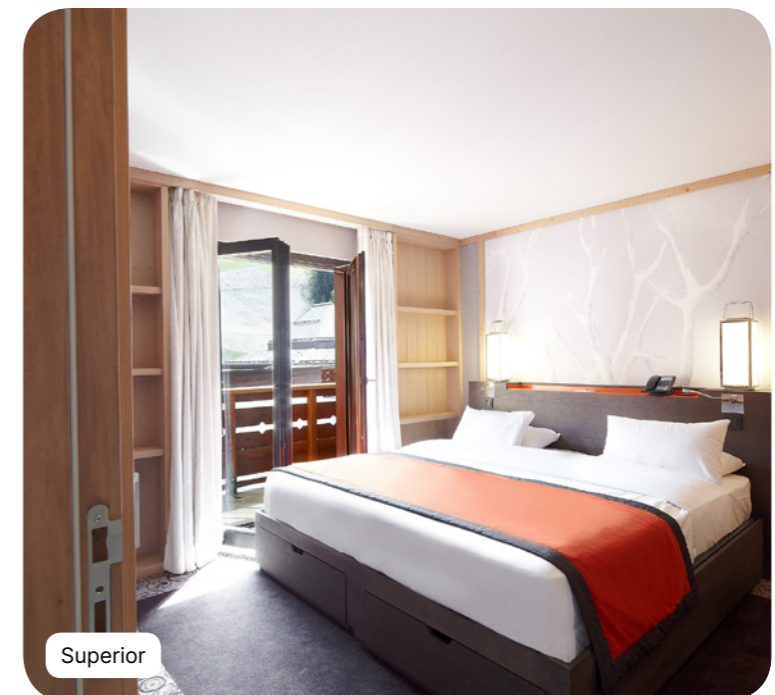

Accommodation