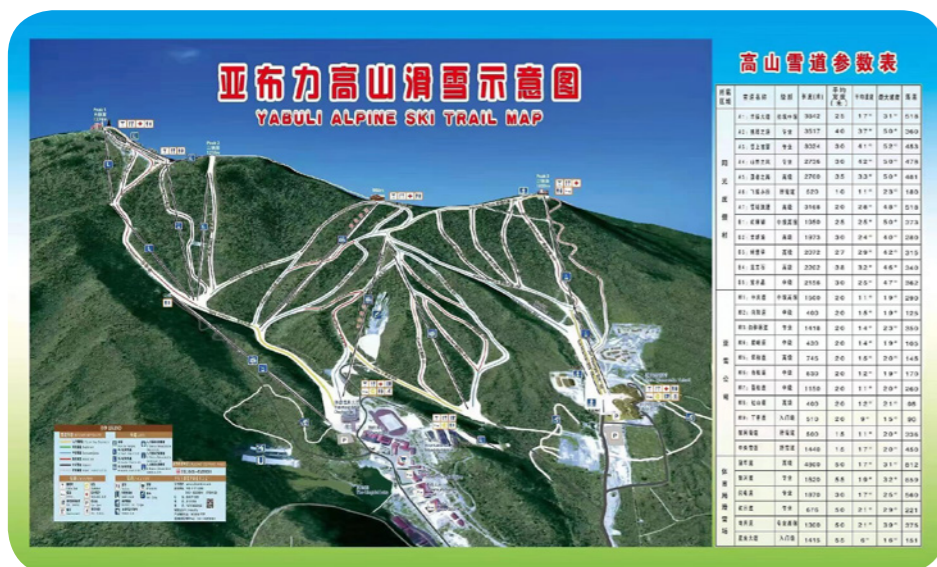

Ski area map