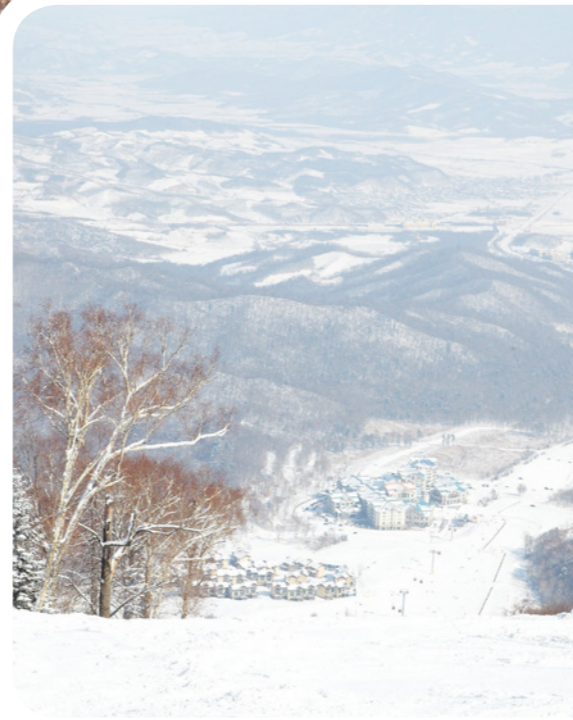

Resort highlights

- Direct access to the thrill on ski champions' slopes under professional guidance of ski instructors trained by French Ski School (ESF).
- Join the circus and live the magic with first indoor flying trapeze in the mountain.
- Admire the amazing mountain view while resting in the Canadian Bath after a whole day of dynamism.
- Enjoy the cheese fondue with your family in the Chinese ambience.
- Your children perfecting their snow plow or slalom technique, on soft, powdery snow