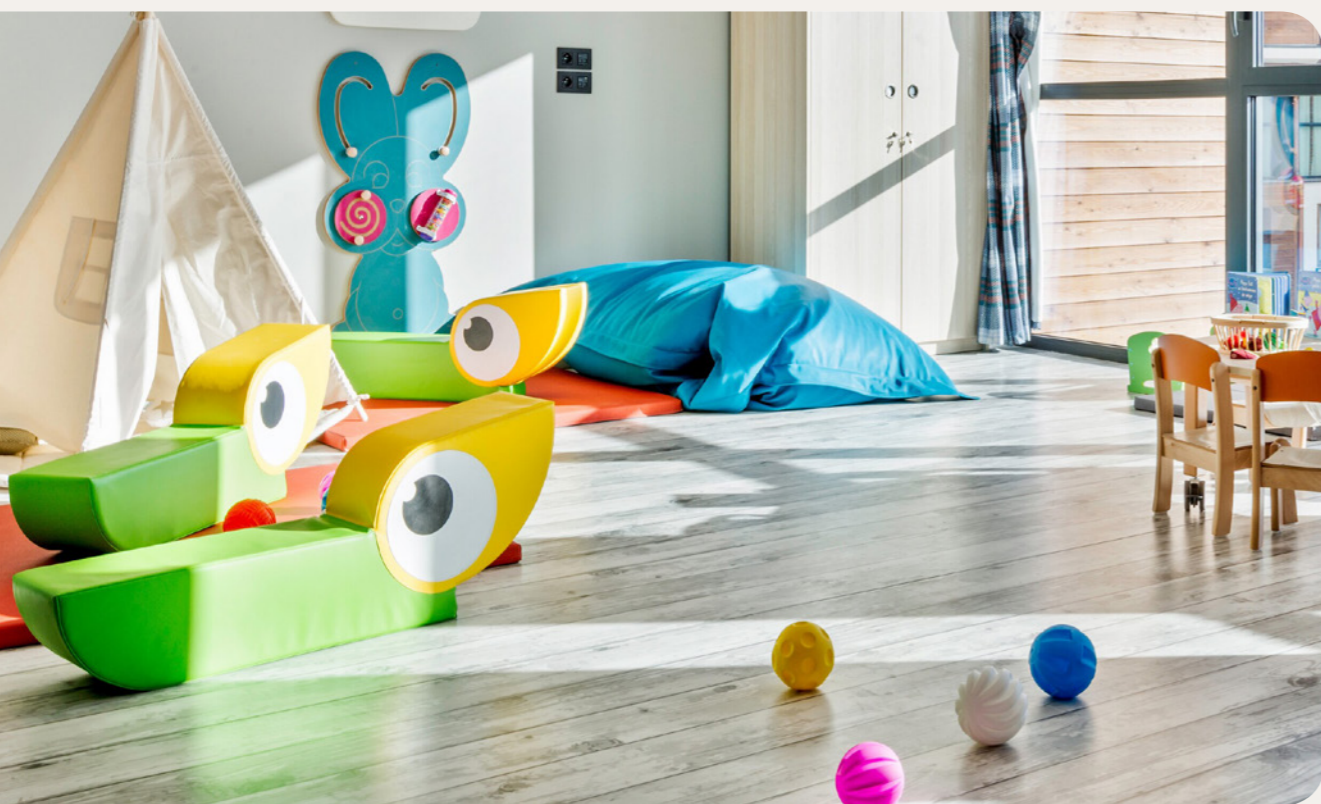

Niños

Club de Niños

Edad	Nombre	Actividades incluidas	Actividades bajo demanda	Fechas disponibles
0-2 años	Baby Club Med®*	Talleres creativos, Juegos educativos, Excursiones		Siempre
2-3 años	Petit Club Med® (de 2 a 3 años)*	Velada, Talleres creativos, Juegos educativos, Excursiones, Espectáculos		Siempre
4-10 años	Mini Club Med +	Fun activities, Noche, Salidas acompañadas, Downhill Mountain Biking, Introduction to the balance bike - Children, Introduction to Cycling Lessons for kids, Espectáculos, Paseos lúdicos		Siempre
11-13 años	Teens Club Med 11-13 years old	New activities, Salidas acompañadas, Downhill Mountain Biking		Siempre
14-17 años	Chill Pass Club Med 14-17 años	New activities, Salidas acompañadas, Downhill Mountain Biking		Siempre

*Bajo demanda

Actividades para niños

Edad	Actividades incluidas	Actividades bajo demanda
0-2 años	Senderismo con My Club Med Guide, Family "Big Snack", Family Hiking Acompañado	
2-3 años	Amazing Family !, Senderismo con My Club Med Guide, Family show time, Acceso libre, Family "Big Snack", Family Hiking Acompañado, Vibhava Yoga Padres e hijos	
4-10 años	Amazing Family !, Senderismo con My Club Med Guide, Family show time, Acceso libre, Family "Big Snack", Family Hiking Acompañado, Torneos familiares y juegos, Vibhava Yoga Padres e hijos	
11-13 años	Amazing Family !, Senderismo con My Club Med Guide, Family show time, Acceso libre, Family "Big Snack", Torneos familiares y juegos	Spa familiar
14-17 años	Amazing Family !, Senderismo con My Club Med Guide, Family show time, Acceso libre, Family "Big Snack", Torneos familiares y juegos	Spa familiar