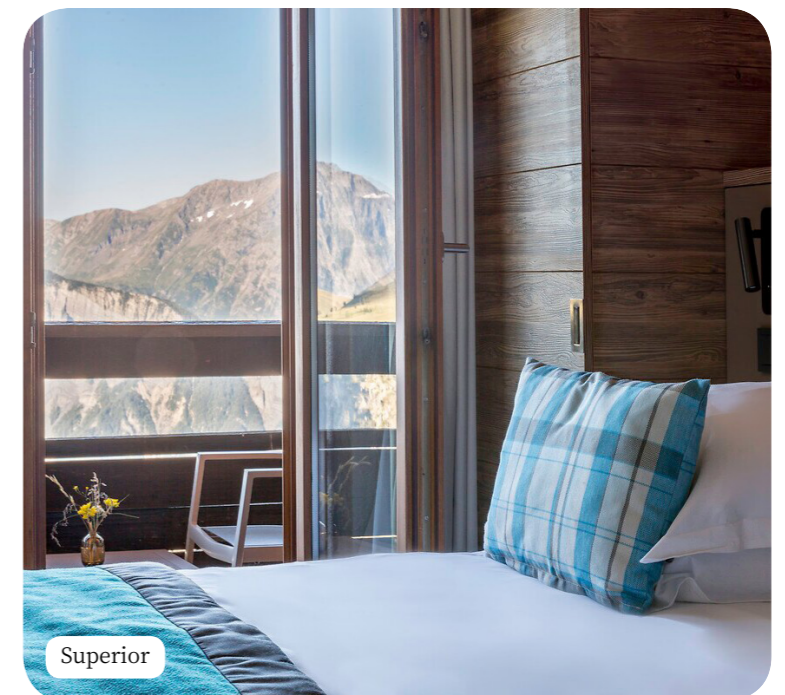

• Enjoy the facilities of a completely renovated Resort with a warm and welcoming new look

概要

客室	4
スポーツ&アクティビティ	12
プール	14
Club Med Spa by PAYOT*	15
お子様向けサービス	16
レストラン & バー	20
インフォメーション	22

客室

Superior

名前	最小m ²	おすすめポイント	収容人数
Interconnecting Superior Rooms - Balcony	46	Furnished balcony	2 - 4
Interconnecting Junior Family Superior Rooms - Balcony	56	お子様用のエリア, Furnished balcony	2 - 6
Family Superior Room - Balcony	28	お子様用の寝室, Furnished balcony	1 - 4
Superior Room	23		1 - 2
Interconnecting Superior Rooms	47		2 - 4
Junior Family Superior Room	28	お子様用のエリア	1 - 3
Junior Family Superior Room Interconnecting with Superior Room	51		2 - 5
Family Superior Room	28	お子様用の寝室	1 - 4
Superior Room - Mobility Accessible	26		1 - 4
Superior Room - Mobility Accessible, Interconnecting with Superior Room	49		2 - 4
Superior Room - Mobility Accessible, Balcony	39	Furnished balcony	1 - 3
Superior Room - Mobility Accessible, Balcony connecting with Superior Room	51	Furnished balcony	2 - 4
Superior Room - Balcony	23	Furnished balcony	1 - 2
Junior Family Superior Room - Balcony	28	お子様用のエリア, Furnished balcony	1 - 3
Interconnecting Junior Family Superior Rooms	56	お子様用のエリア	2 - 6