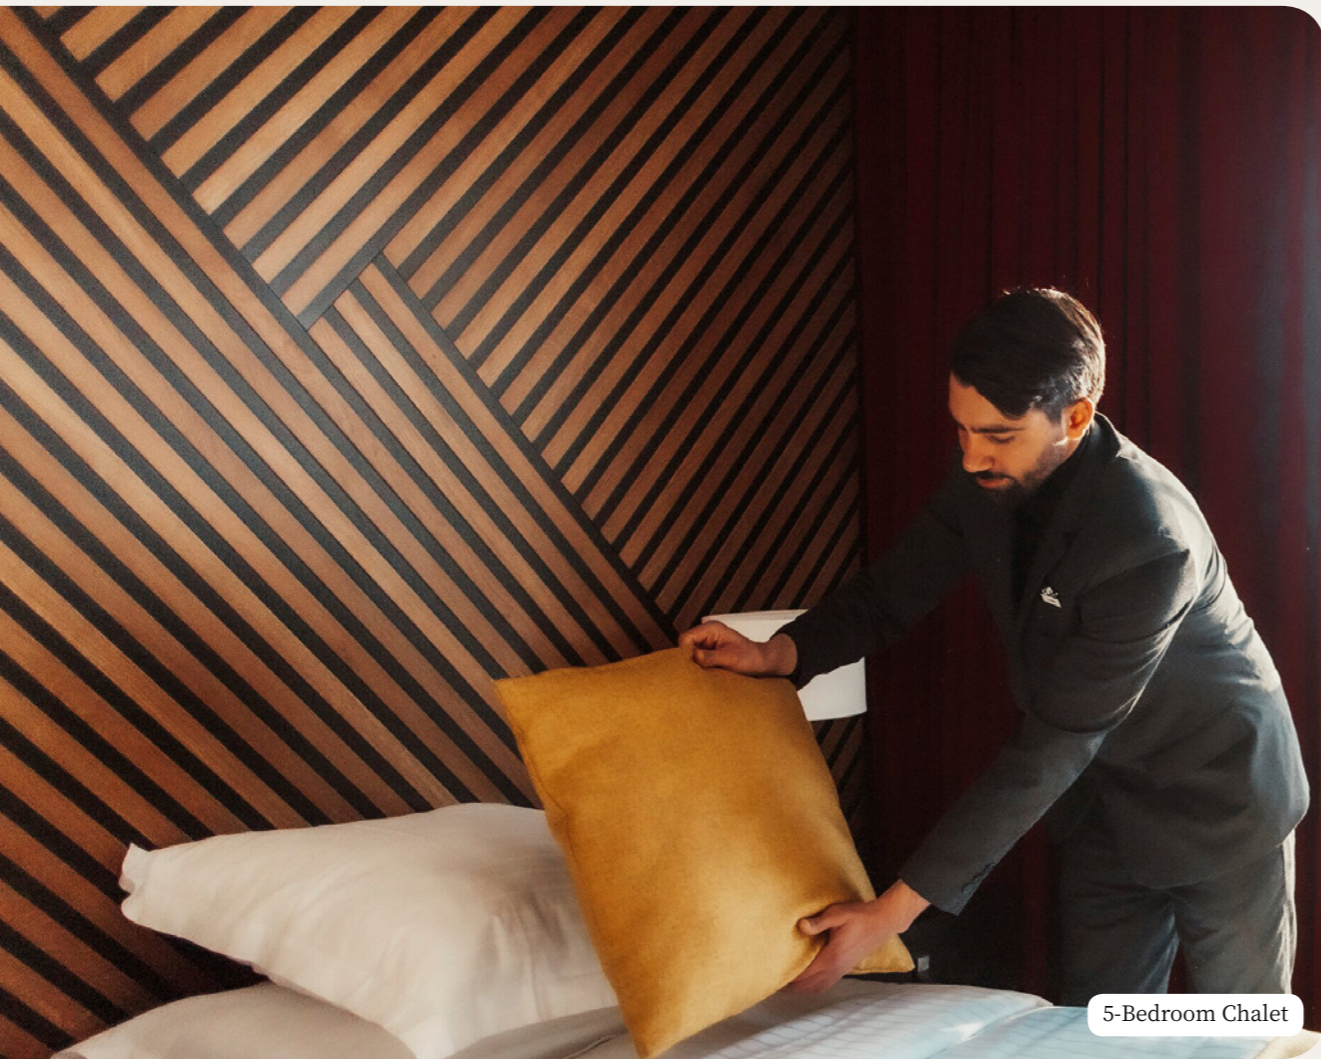

客室

5-Bedroom Chalet