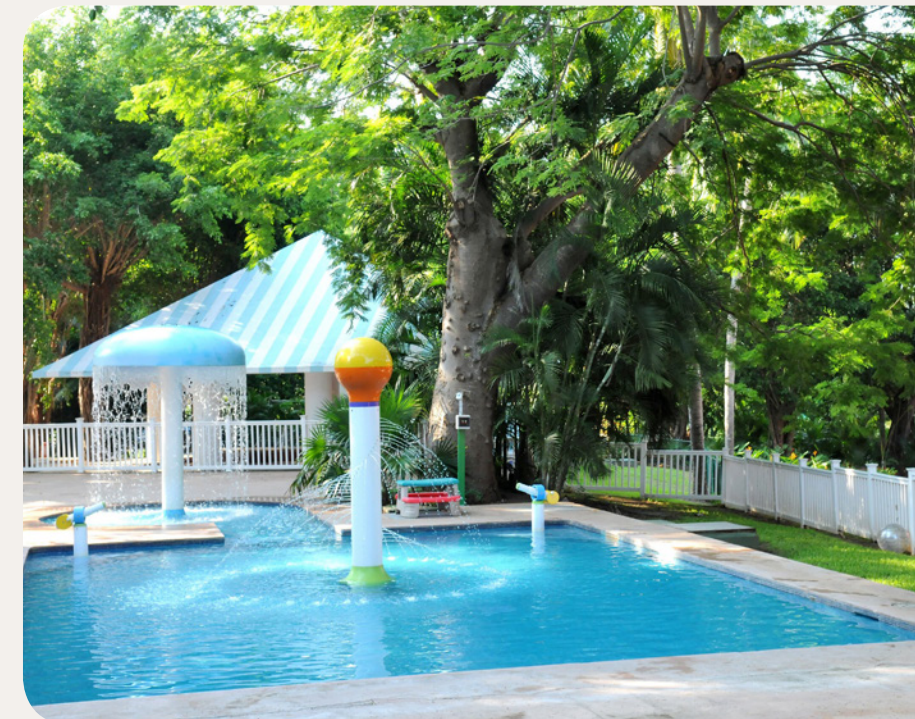

*要追加代金

**天候条件により異なります

*** 追加代金にて事前予約可能なグリーンフィーパッケージ

プール

メインプール 屋外プール

This freshwater pool is ideally located in the centre of the Resort.

It has a large pool for adults and a small children's pool.

深さ(最小/最大): 0.8m / 1.8m

子供向けプール 屋外プール

Freshwater swimming pool, equipped with water chutes and other games.

Located in the Mini Club Med® area, this children's pool is open during the Mini Club's opening hours.

深さ(最小/最大): 0.3m / 0.7m