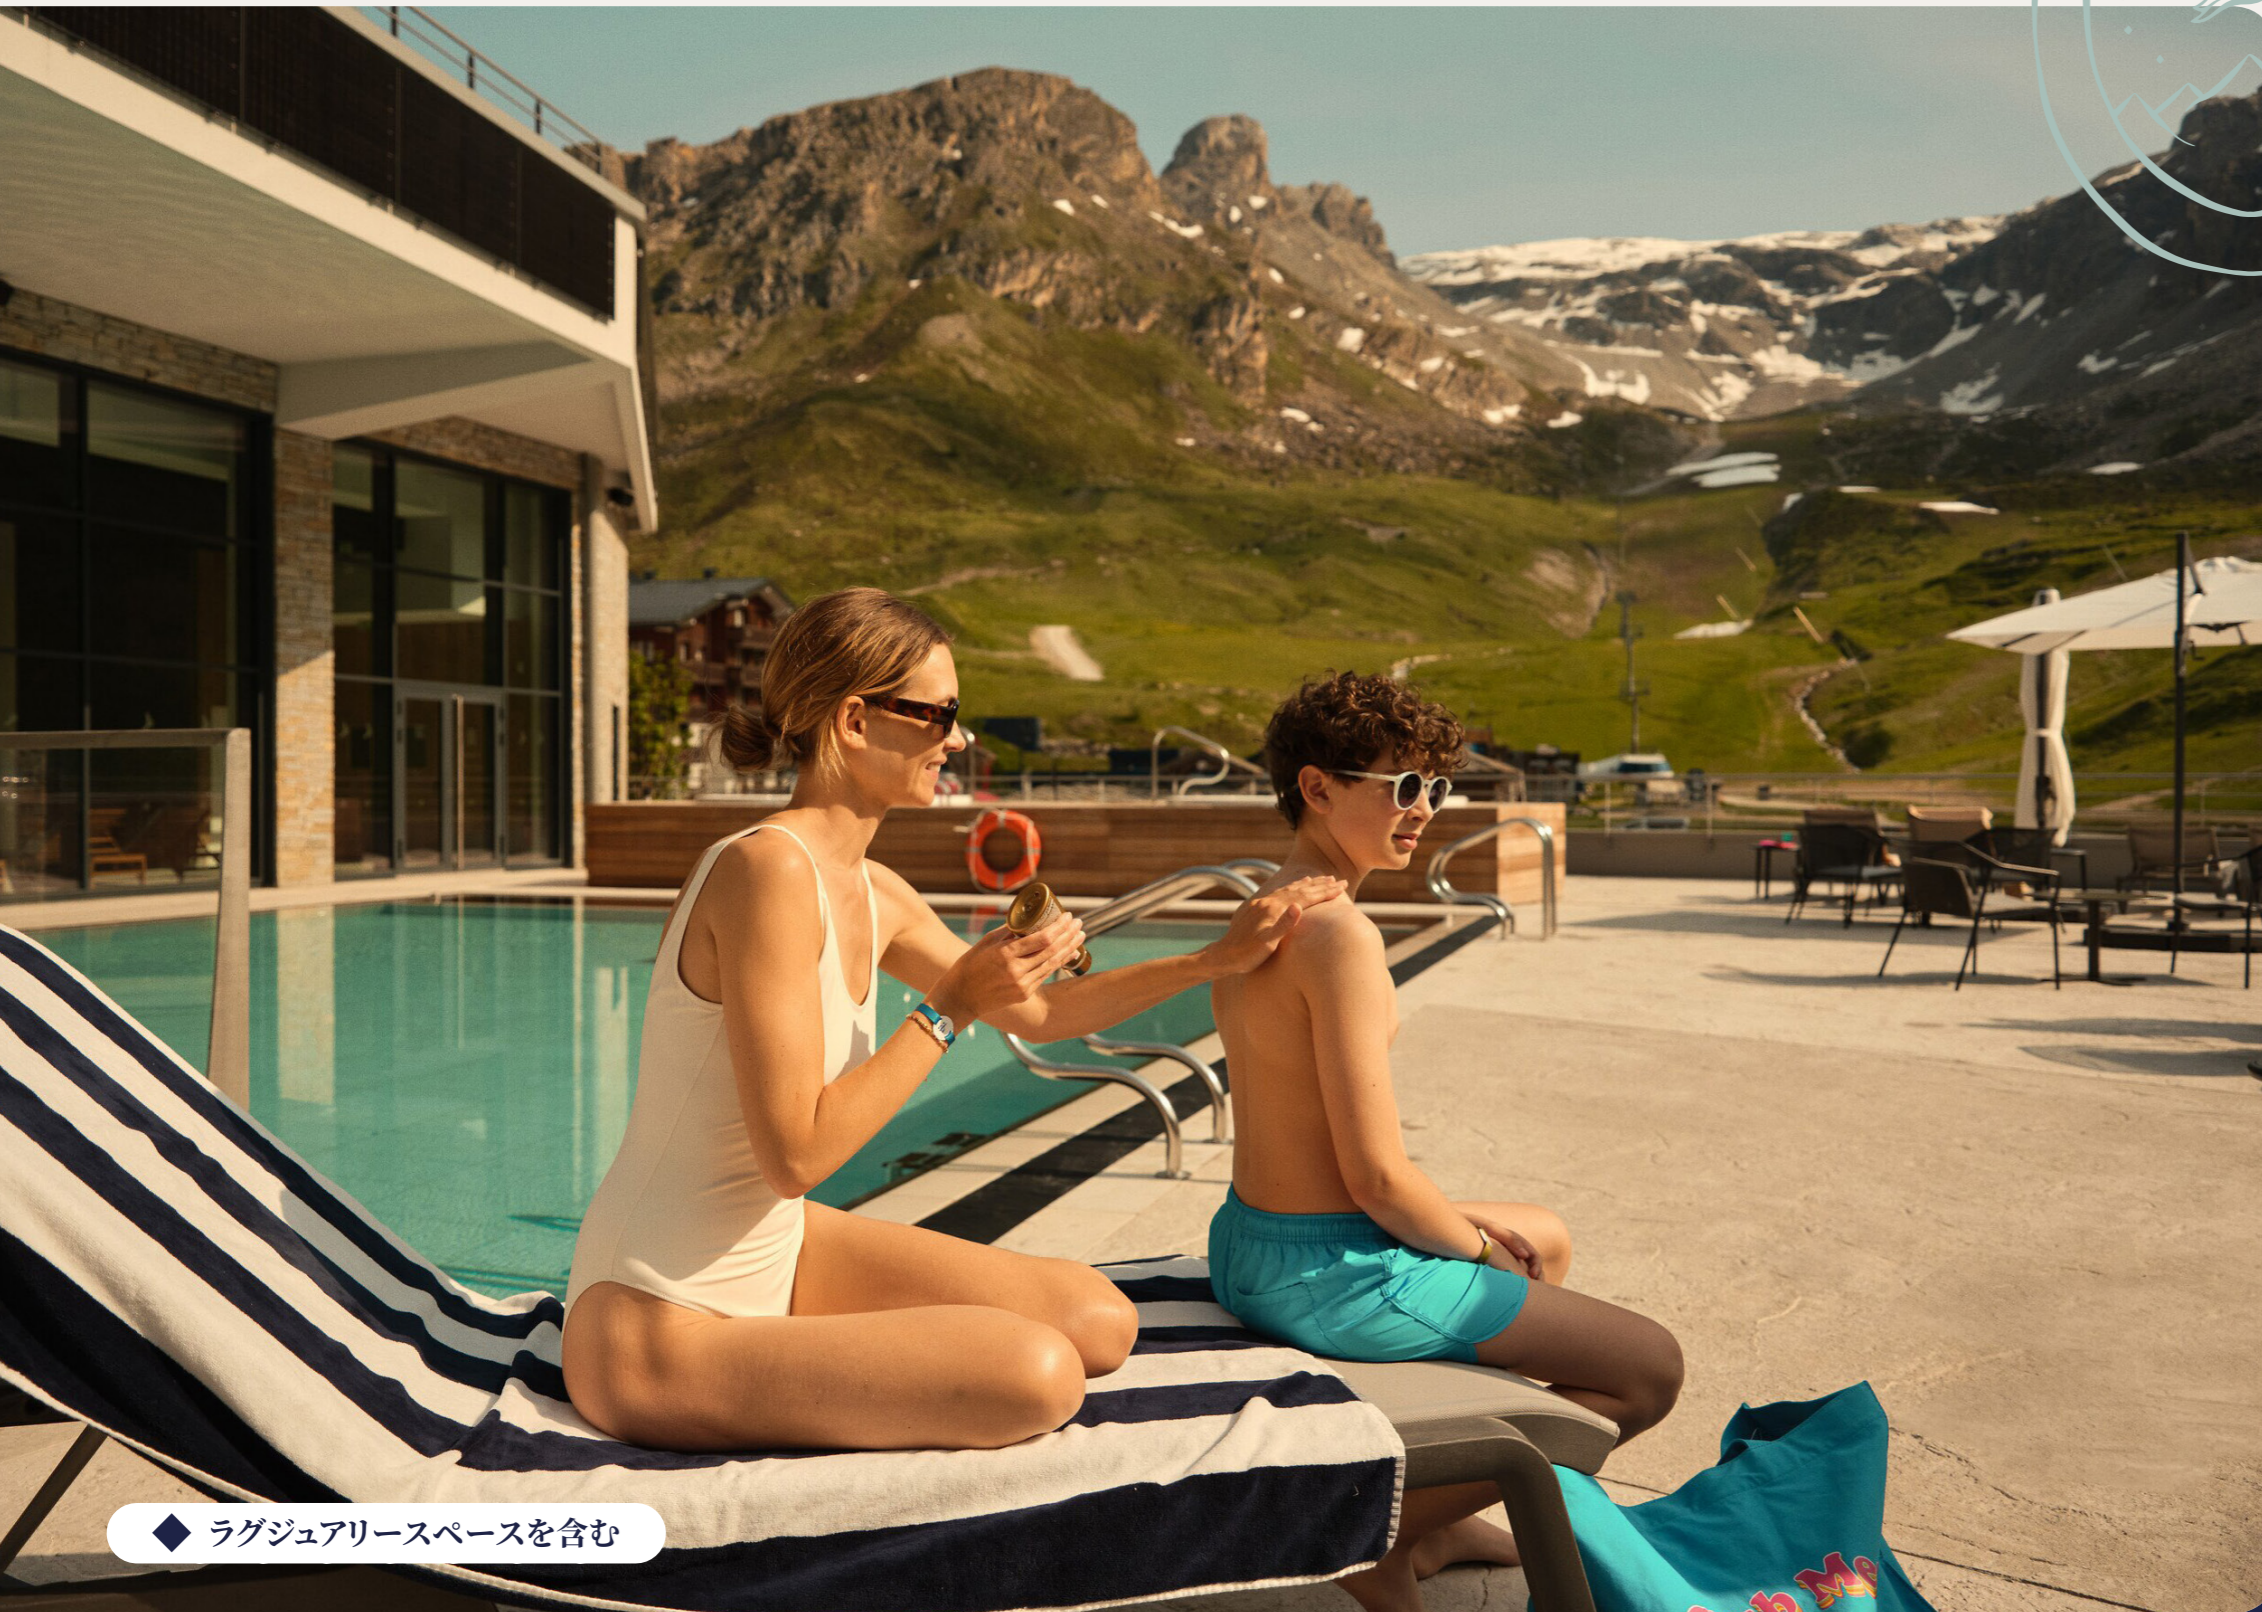

フランス
ティエーニュ

◆ ラグジュアリースペースを含む

リゾートのおすすめポイント

- Take a ride on the 160km of bike trails or the 400km of marked paths. For all levels, Tignes has plenty of resources for hikers and mountain bikers.
- Soak up the sun on one of the resort's south-facing terraces and enjoy the outdoor pool with mountain views.
- Get together with your family to share precious moments in a resort with an energetic party feel.
- Alternate between hiking in the high mountains and paddle sessions, Tignes has a lake full of water sports activities.