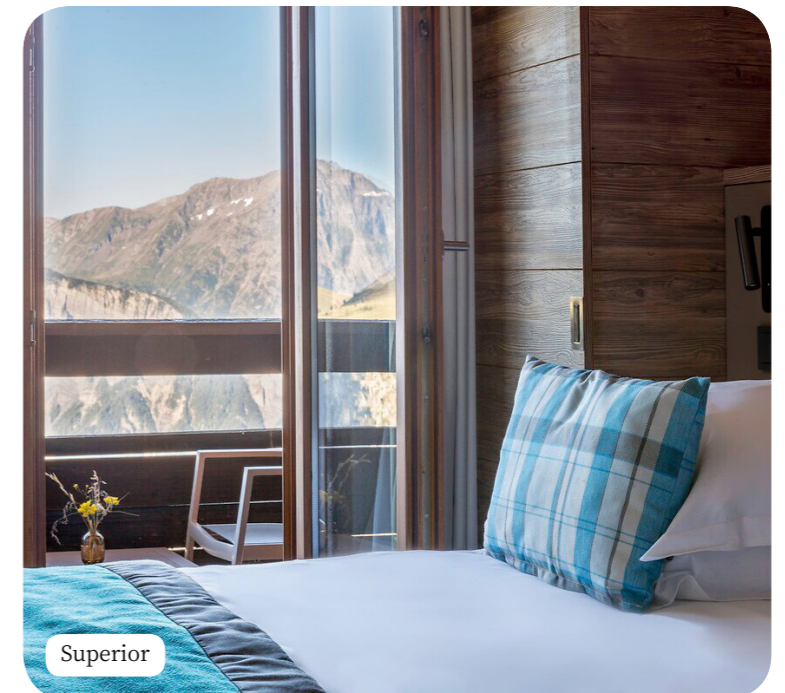

- Enjoy the facilities of a completely renovated Resort with a warm and welcoming new look

요약

객실	4
스포츠 & 액티비티	12
수영장	14
클럽메드 스파 by PAYOT*	15
키즈클럽	16
레스토랑 & 바	20
유용한 정보	22

객실

Superior

객실	면적 (m2)	하이라이트	수용 인원
Interconnecting Superior Rooms - Balcony	46	발코니	2 - 4
Interconnecting Junior Family Superior Rooms - Balcony	56	children Area, 발코니	2 - 6
Family Superior Room - Balcony	28	아동을 위한 독립된 방, 발코니	1 - 4
Superior Room	23		1 - 2
Interconnecting Superior Rooms	47		2 - 4
Junior Family Superior Room	28	children Area	1 - 3
Junior Family Superior Room Interconnecting with Superior Room	51		2 - 5
Family Superior Room	28	아동을 위한 독립된 방	1 - 4
Superior Room - Mobility Accessible	26		1 - 4
Superior Room - Mobility Accessible, Interconnecting with Superior Room	49		2 - 4
Superior Room - Mobility Accessible, Balcony	39	발코니	1 - 3
Superior Room - Mobility Accessible, Balcony connecting with Superior Room	51	발코니	2 - 4
Superior Room - Balcony	23	발코니	1 - 2
Junior Family Superior Room - Balcony	28	children Area, 발코니	1 - 3
Interconnecting Junior Family Superior Rooms	56	children Area	2 - 6