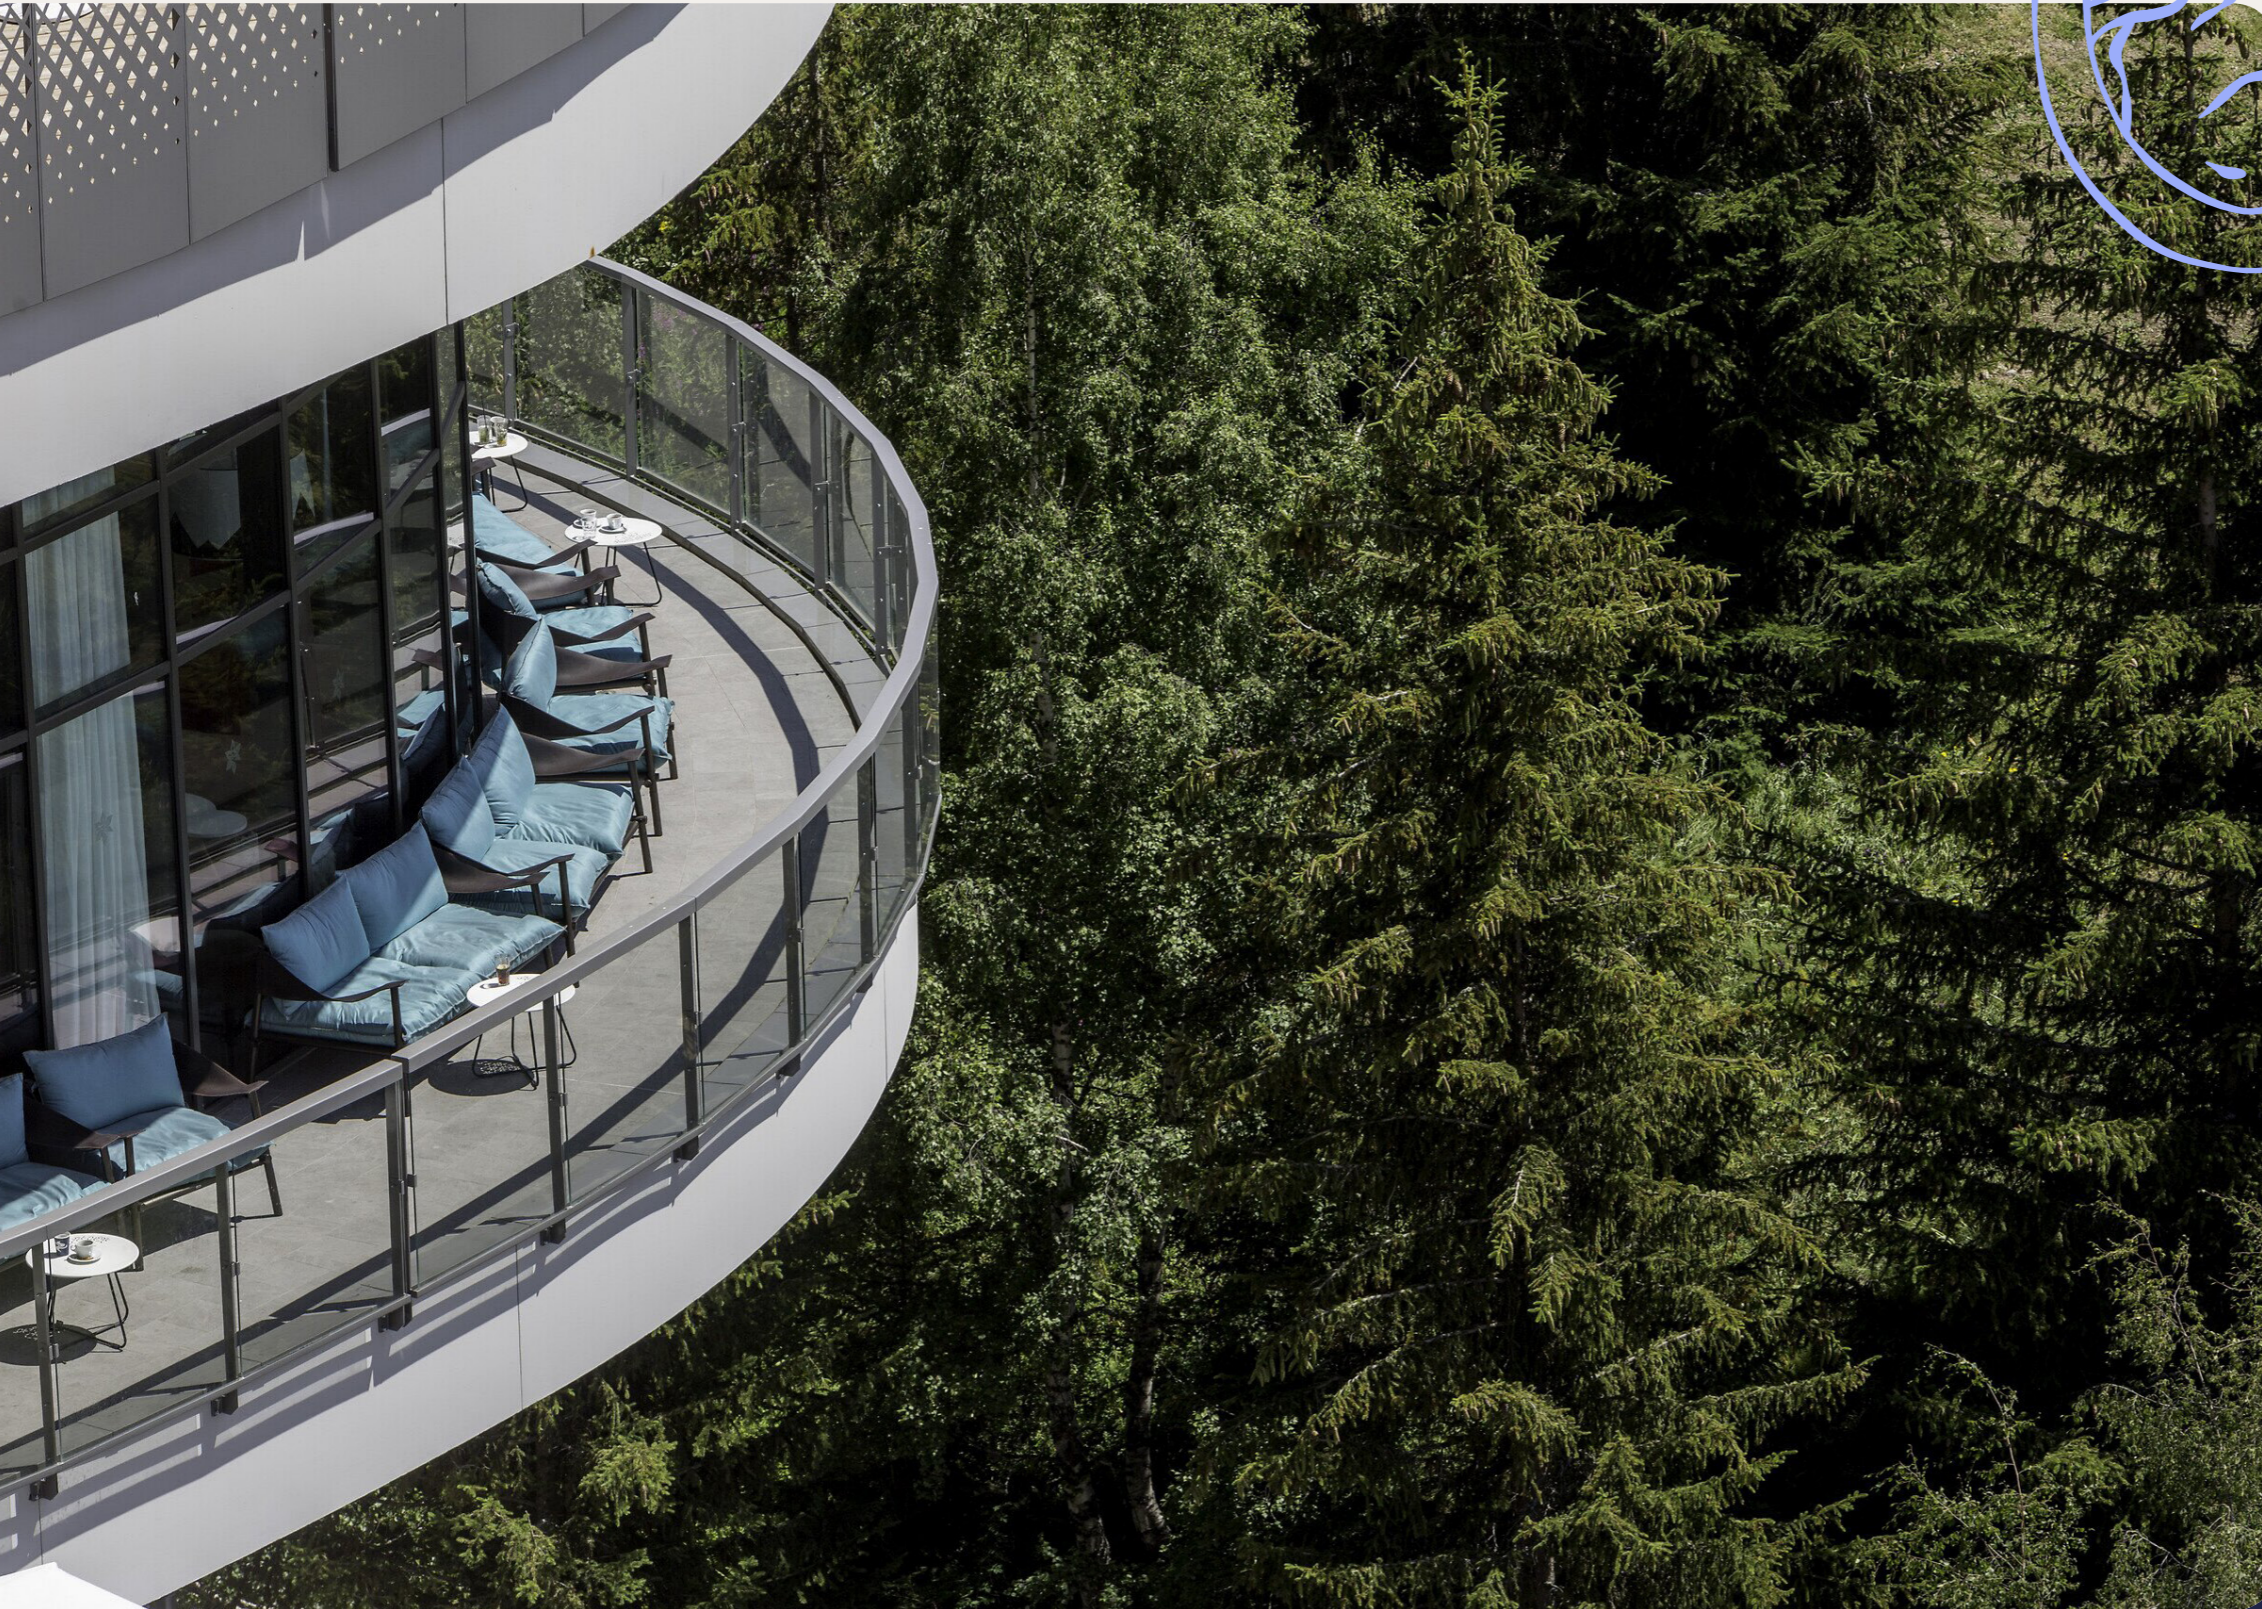

프랑스
알프 뒤에즈

리조트 하이라이트

- Hit the heights as you cycle along the same trails as the biggest names in the Tour de France

- Bask in the sun on one of the four terraces overlooking the Oisans valley

- Pamper yourself at the Club Med Spa by PAYOT and do Vibhava Yoga in the heart of the countryside