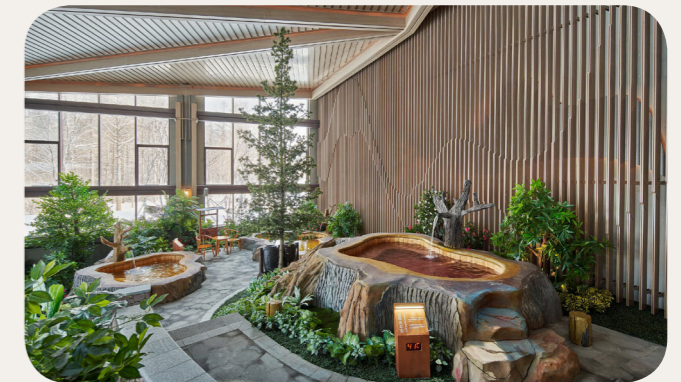

## Integrated Hydrotherapy Pool

Binnenzwembad

Discover the benefits of hydrotherapy in this pool, the biggest area of the hot spring center. Make yourself comfortable in one of the ergonomically designed bathtub with spray nozzles. The power of the water spout helps to relieve pain and tension, as well as reenergize.

## Outdoor pools

Buitenzwembad

Temporarily closed.

Surrounded by lush green, volcanic rocks or colorful flowers, outdoor pools welcome you in a peaceful ambiance. Join one of them, relax and enjoy health benefits of natural hot spring water from Changbaishan. Each pool has its own decor inspired by famous pools and scenic spots in Changbai mountain. Bath in the sun or under a starry night, a whole new wellness experience.

## Traditional Chinese Herbal Bath

Binnenzwembad

Enjoy the relaxing and therapeutic effects of the traditional Chinese Herbal Bath in one of the 11 dedicated pool. This well-known method used in Chinese traditional medicine helps to eliminate inflammation, purify skin, accelerate skin metabolism and delay aging.