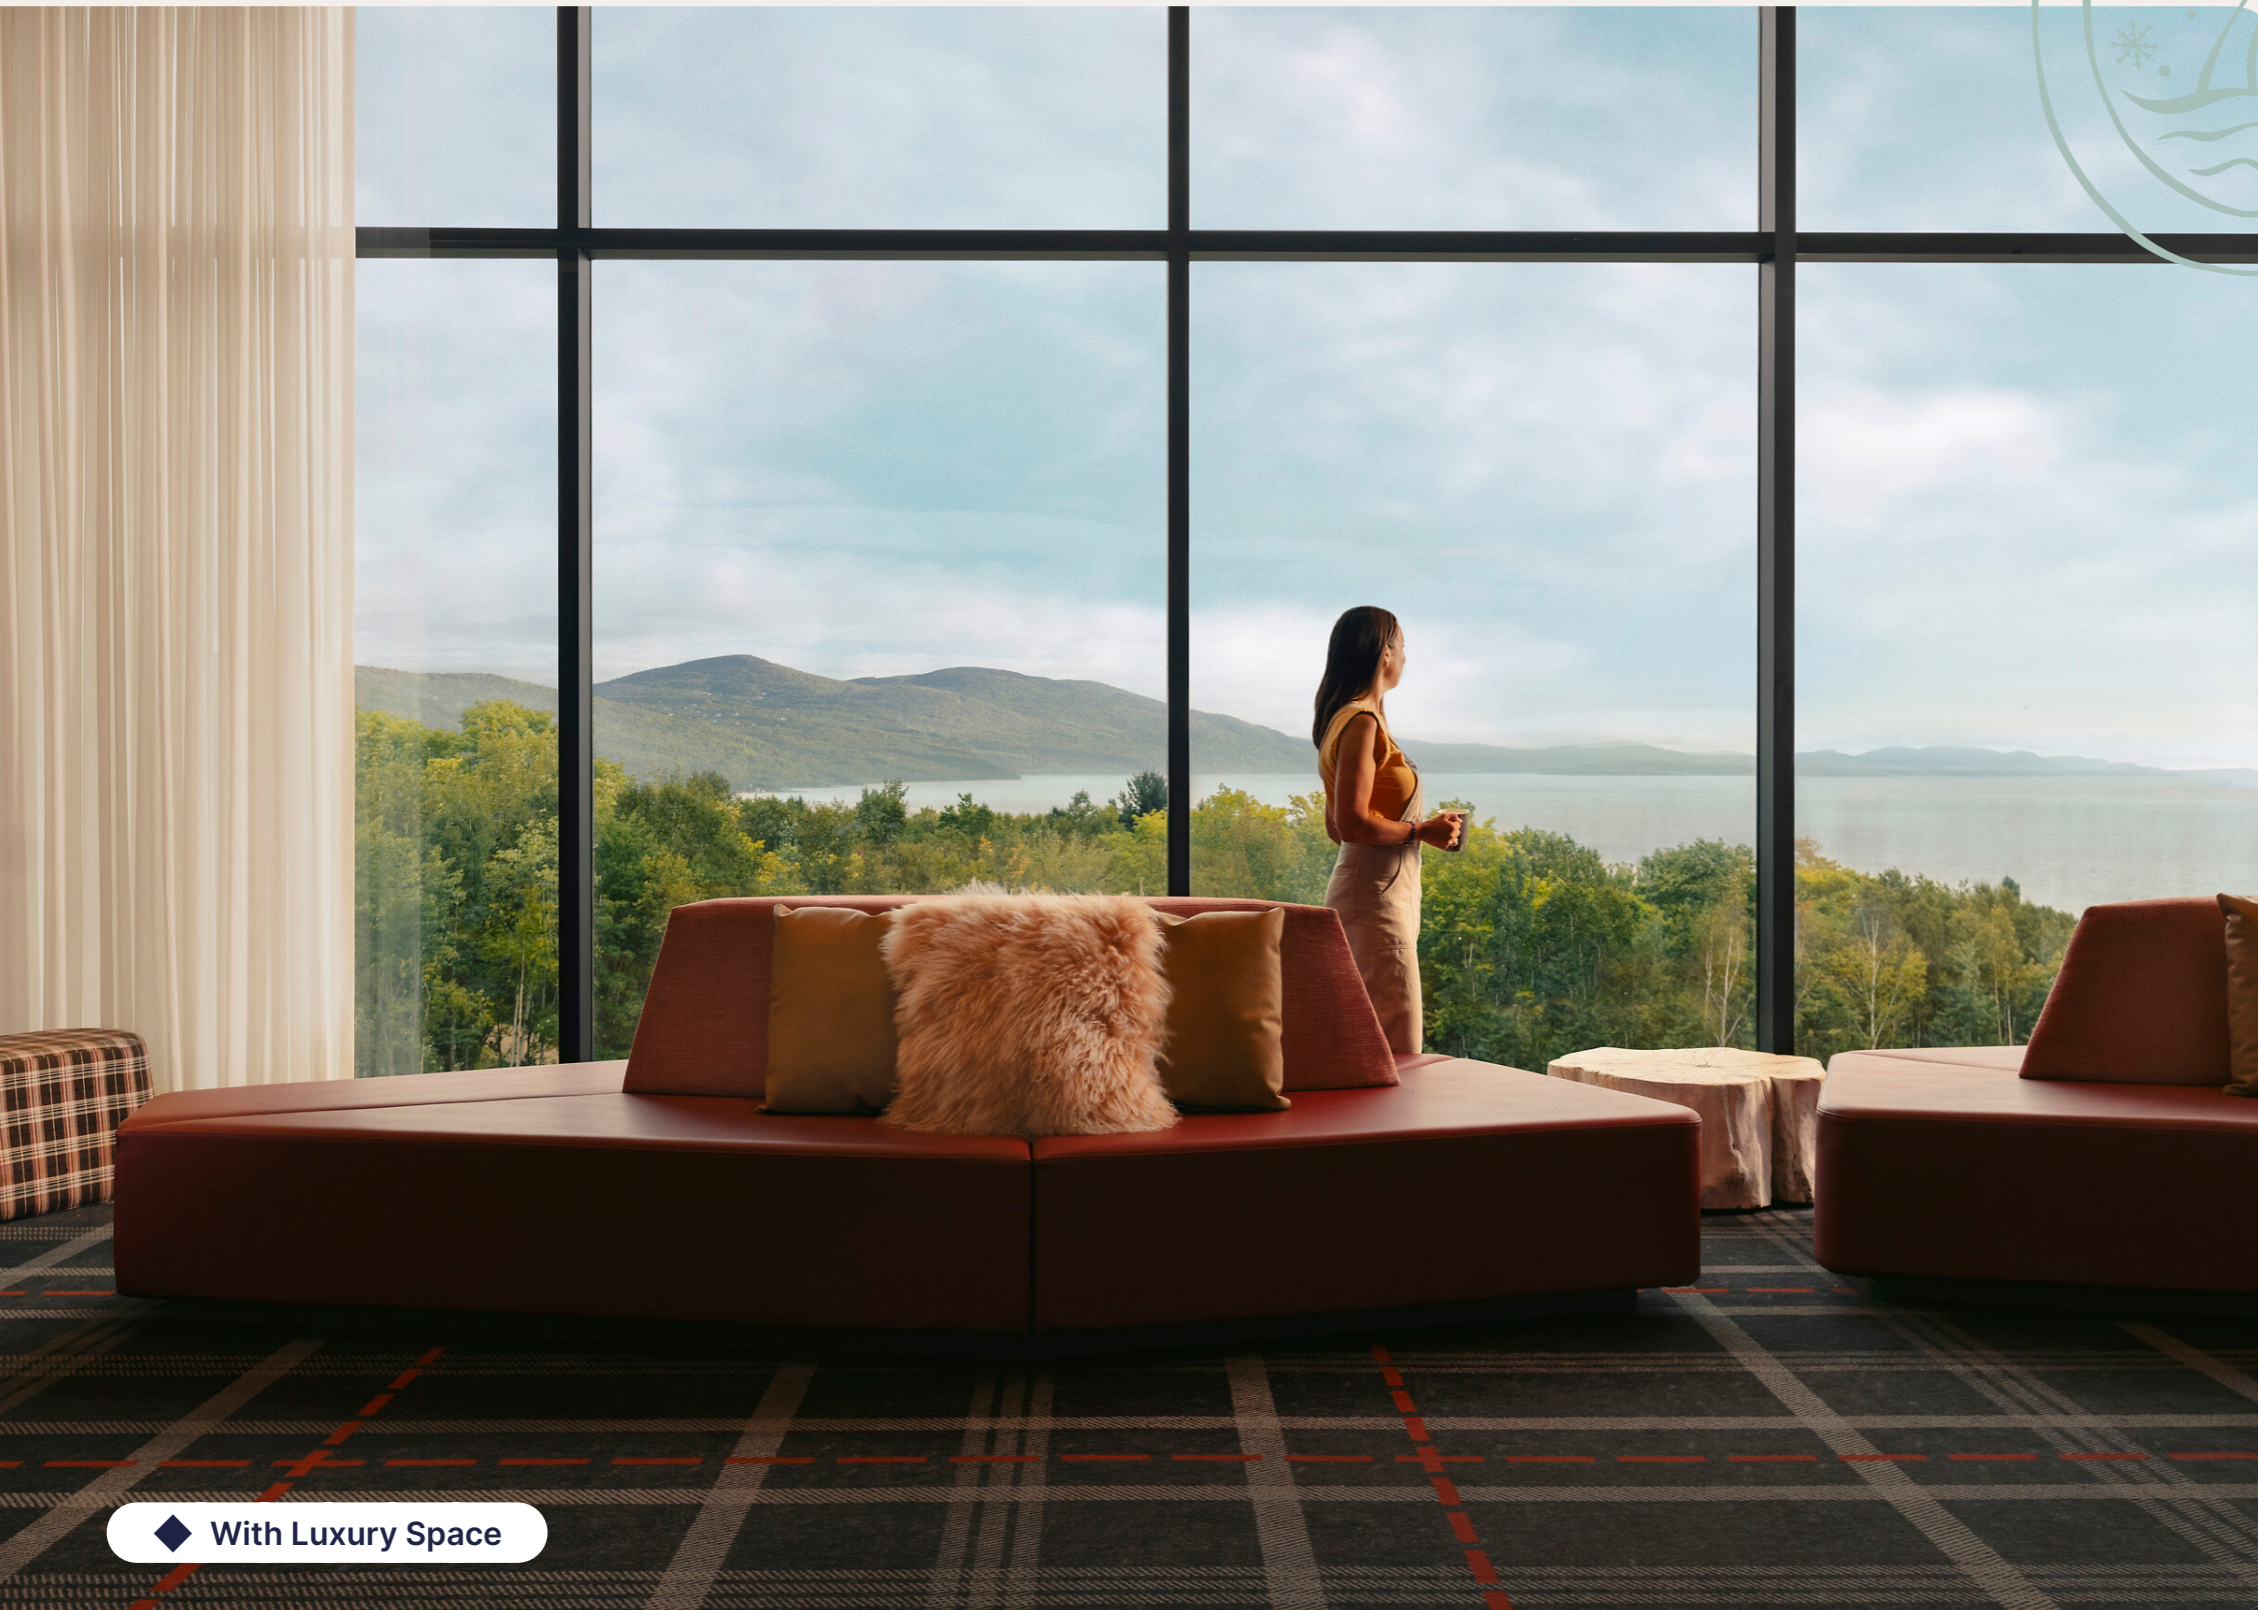

Canadá

Quebec Charlevoix

◆ With Luxury Space

Destiques do Resort:

- Going mountain biking in the Massif de Charlevoix and enjoying the views of the St Lawrence River at the same time. Suitable for all skill levels.
- Exploring the rich natural and cultural heritage of the region (natural parks, picturesque villages, the city of Quebec, etc.).
- Enjoying the comfort and beauty of the landscapes from the terrace of the Exclusive Collection space. Allowing yourself to be tempted by a dip in the outdoor jacuzzi.
- Trying out the many activities on offer as a family: hiking, mountain biking, circus skills, fitness, beach volleyball.