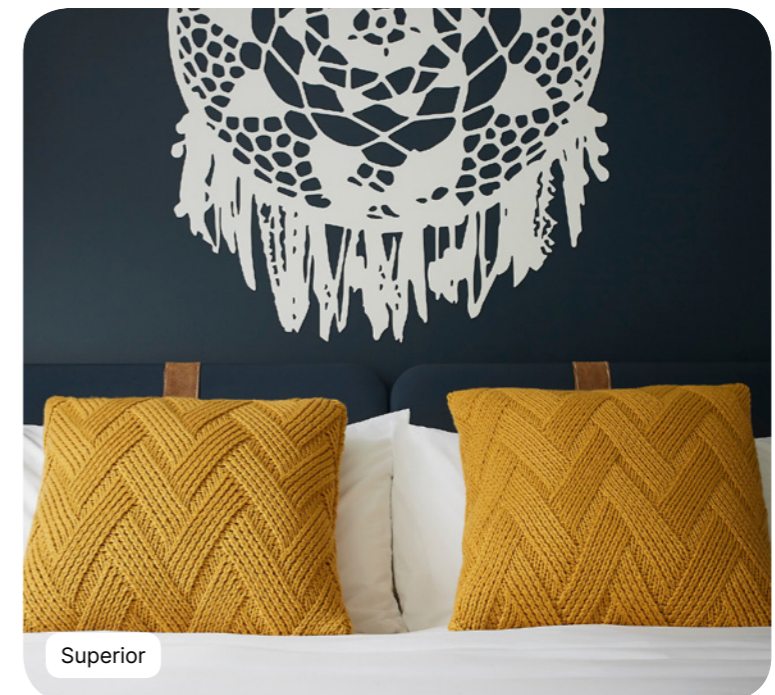

Alojamento