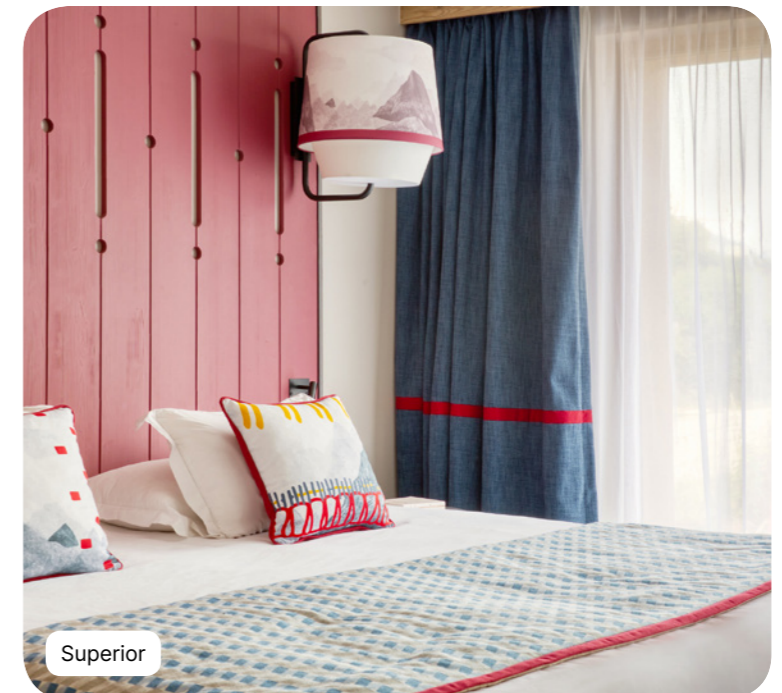

Alojamento

Superior

Nome	Superfície min (m ²)	Highlights	Capacidade
Superior Room	24		1 - 3
Interconnecting Superior Rooms	48		2 - 5
Superior Room - Balcony	24	Varanda mobilada	1 - 3
Family Superior Room - Balcony	34	Zona de dormir independente para as crianças, Varanda mobilada	1 - 4
Interconnecting Superior Rooms - Balcony	48	Varanda mobilada	2 - 5
Superior Room - Balcony Interconnecting with Superior Room	48	Varanda mobilada	2 - 5
Superior Room - Mobility Accessible - Balcony	24	Área de lounge, Varanda mobilada	1 - 4
Superior Room - Mobility Accessible	24		1 - 3