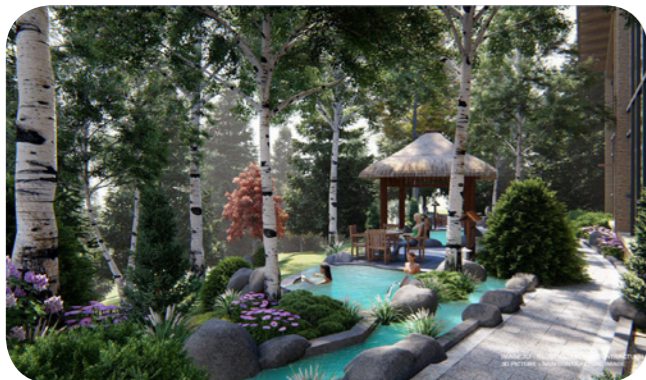

*ตามคำขอ
**ขึ้นอยู่กับสภาพอากาศ

สระว่ายนํ้า

Kids pool

สระว่ายนํ้าในร่ม

Located in the hot spring center, the Kids Pool is the perfect place where your children can have splash fun. Colorful facilities such as bubble pool, water gun, seesaw and interactive water village creates a joyful environment where your children live an unparalleled aquatic adventure.

Children are under the supervision of their parents or an accompanying adult.

ทำความร้อน

Outdoor pools

สระว่ายนํ้ากลางแจ้ง

Temporarily closed.

Surrounded by lush green, volcanic rocks or colorful flowers, outdoor pools welcome you in a peaceful ambiance. Join one of them, relax and enjoy health benefits of natural hot spring water from Changbaishan. Each pool has its own decor inspired by famous pools and scenic spots in Changbai mountain. Bath in the sun or under a starry night, a whole new wellness experience.

Children are under the supervision of their parents or an

Integrated Hydrotherapy Pool

สระว่ายนํ้าในร่ม

Discover the benefits of hydrotherapy in this pool, the biggest area of the hot spring center. Make yourself comfortable in one of the ergonomically designed bathtub with spray nozzles. The power of the water spout helps to relieve pain and tension, as well as reenergize.