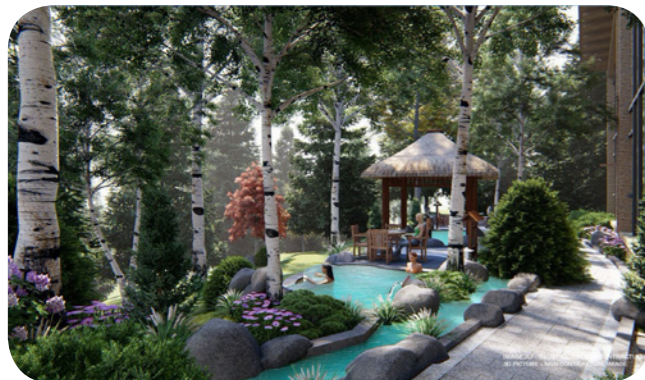

*ตามคำขอ
**ขึ้นอยู่กับสภาพอากาศ

สระว่ายน้ำ

Kids pool

สระว่ายน้ำในร่ม

Located in the hot spring center, the Kids Pool is the perfect place where your children can have splash fun. Colorful facilities such as bubble pool, water gun, seesaw and interactive water village creates a joyful environment where your children live an unparalleled aquatic adventure.

Children are under the supervision of their parents or an accompanying adult.

ทำความร้อน

Outdoor pools

สระว่ายน้ำกลางแจ้ง

Temporarily closed.

Surrounded by lush green, volcanic rocks or colorful flowers, outdoor pools welcome you in a peaceful ambiance. Join one of them, relax and enjoy health benefits of natural hot spring water from Changbaishan. Each pool has its own decor inspired by famous pools and scenic spots in Changbai mountain. Bath in the sun or under a starry night, a whole new wellness experience.

Children are under the supervision of their parents or an

Integrated Hydrotherapy Pool

สระว่ายน้ำในร่ม

Discover the benefits of hydrotherapy in this pool, the biggest area of the hot spring center. Make yourself comfortable in one of the ergonomically designed bathtub with spray nozzles. The power of the water spout helps to relieve pain and tension, as well as reenergize.