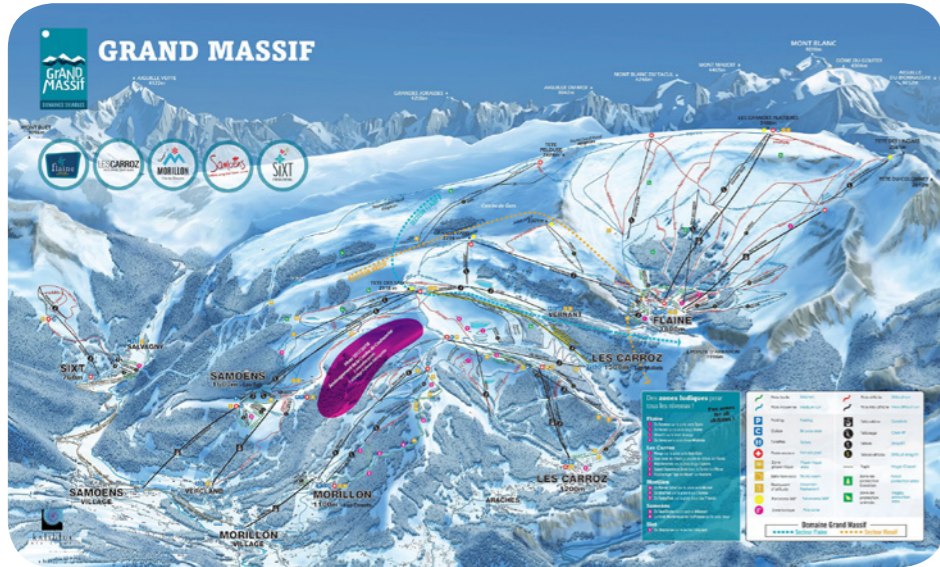

แผนที่ลานสกี

Grand Massif

2500m

ระดับความสูงสูงสุด

700m

ระดับความสูงขั้นต่ำ

1600m

สกีอิน/สกีเอาท์

เนินสกีเทือกเขาแอลป์

จำนวนเนินสกี

139

สกีครอสคันทรี่

137 km

พื้นที่ Freeride

สนามเด็กเล่น

ข้อมูลที่เป็นประโยชน์

ที่อยู่

The Grand Massif Samoëns Morillon Chalet-Apartments

Route du Plateau des Saix, Haute Savoie - Samoëns

74340, FRANCE

สุขอนามัยและความปลอดภัย

Safe Together. คลับเมด ได้นำมาตรการใหม่เกี่ยวกับอนามัยและความปลอดภัยเพื่อให้คุณได้มีความสุขอย่างเต็มที่และได้รับประสบการณ์สุดล้ำค่า

บริการ Easy Arrival

บริการ Easy Arrival*

ลงทะเบียนและจัดการรายละเอียดของคุณทางออนไลน์ เราจะเตรียมทุกอย่างให้พร้อมสำหรับการมาถึงของคุณ:

เช็กอินและเช็กเอาท์อย่างง่ายดาย

การลงทะเบียนคิดส์คลับ

บัญชีคลับเมดออนไลน์

การเข้าใช้บริการพื้นที่สมาชิก

*เลือกบริการตามรีสอร์ทที่เหมาะสม

เช็กอิน/เช็กเอาท์

Classic Week (from Sunday to Sunday) or "à la carte" stays (7 days or less, beginning any other day than Sunday):

Arrival and rooms available between 4 and 8 pm.

Should you arrive early, you may lunch at the Resort (at extra cost), subject to availability.

On the last day, rooms to be vacated by 10 am, departure by 3 pm.

Short stays 2 or 3 nights - weekend by Club Med:

Arrival between 12 am and 8 pm. Rooms available between 4 and 6 pm.

Should you arrive early, you may lunch at the Resort without add.

On the last day, rooms to be vacated by 10 am, departure by 3 pm.

Should times change, you will be informed via your "Holiday Rendez-Vous".

จุดหมายที่ใกล้ที่สุด

✈️ Grenoble Alpes Isère airport (130 นาที) ; Lyon St Exupery airport (130 นาที) ; Chambéry-Vogllans airport (90 นาที) ; Geneve-Cointrin airport (70 นาที)

🚆 Grenoble railway station (130 นาที) ; Cluses railway station (30 นาที) ; Annecy railway station (70 นาที) ; Geneva railway station (60 นาที) ; Bellegarde railway station (80 นาที) ; Lyon Part-Dieu railway station (190 นาที)

แอป My Club Med

แอป My Club Med: สิ่งที่คุณต้องมีคือแอป My Club Med - เพื่อนร่วมเดินทางในอุดมคติของคุณเพื่อเตรียมและจัดการการเข้าพักของคุณ ค้นพบแผนที่ของรีสอร์ท สิ่งอำนวยความสะดวก และกิจกรรมต่างๆ เพลิดเพลินกับบริการเฉพาะเพื่อให้การเข้าพักของคุณสมบูรณ์แบบที่สุด ดาวน์โหลดแอป My Club Med บน App Store หรือ Google Play