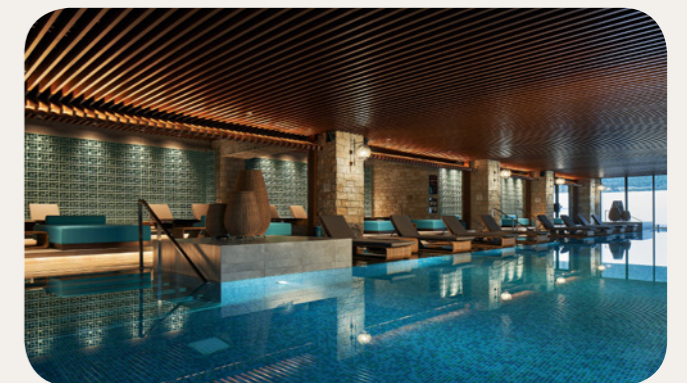

ทำความร้อน

Main Pool at Water Land

สระว่ายน้ำในร่ม

Located in the indoor Water Land, the main pool is the perfect place to swim and clock up a few lengths in the warm water.

Children are under the supervision of their parents or an accompanying adult.

ทำความร้อน

Water slides

สระว่ายน้ำในร่ม

Make a splash with your family! These transparent slide tubes provide spiral or straight ride starting from the second floor of the space and ending in a round pool.

Children are under the supervision of their parents or an accompanying adult.

ทำความร้อน

Zen Pool

สระว่ายน้ำในร่ม

Closed until further notice.

Located close to the Spa area, this pool is exclusively reserved for adults aged 18 and over. After few lengths in the warm water, settle yourself on a lounge, stretch out and relax.