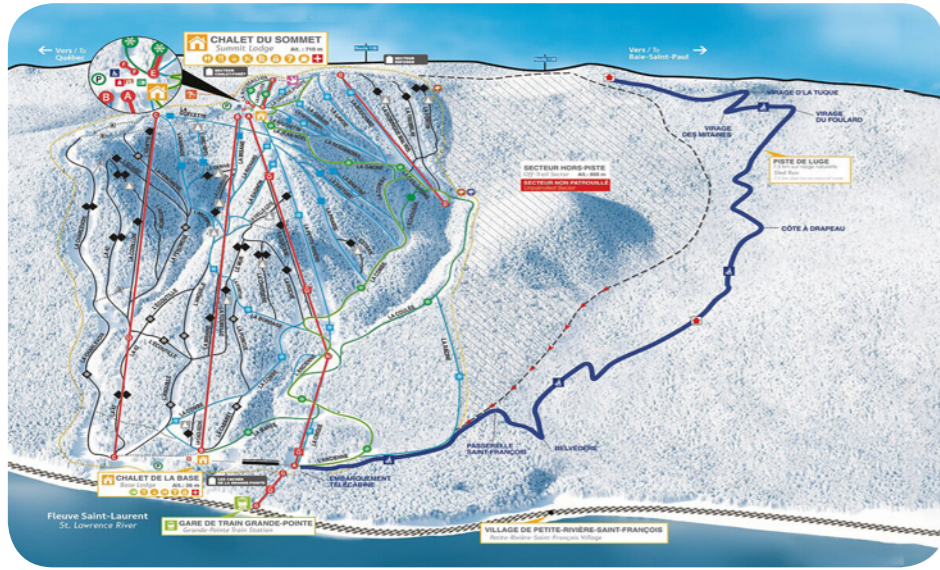

* At extra cost and on booking

Le Marché

Main Restaurant

The buffet at the centre of the restaurant has the look of a market hall with its pale golden wooden flooring. Having done justice to the local and international cuisine, all you have to do is find the best spot to enjoy it. You'll be spoilt for choice! Five restaurant dining rooms with five different ambiances: La Laiterie, La Moisson, La Légende, L'Orée des Bois and L'Accalmie. Each of these spaces celebrates one of the basic elements of gastronomy, such as hunting, fishing, agriculture, foraging and livestock farming.

แผนที่ลานสกี

Le Massif de Charlevoix

806m

ระดับความสูงสูงสุด

36m

ระดับความสูงขั้นต่ำ

65m

สกีอิน/สกีเอ้าท์