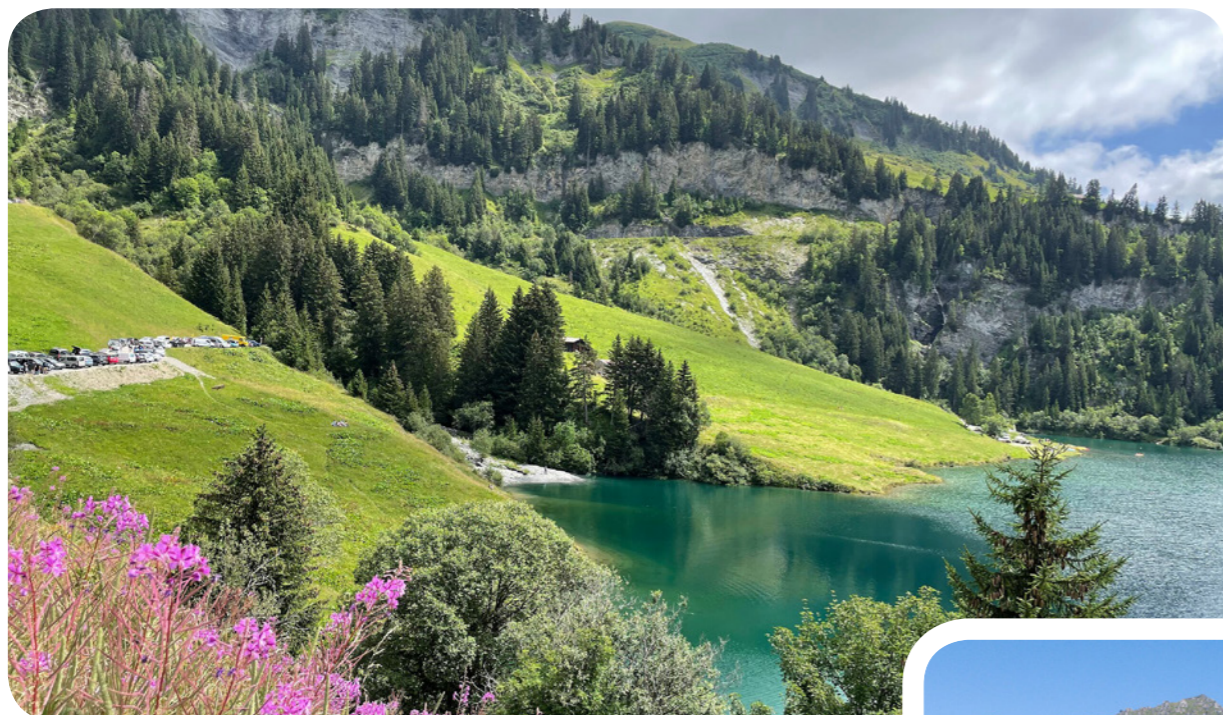

The Valmorel Chalet-Apartments