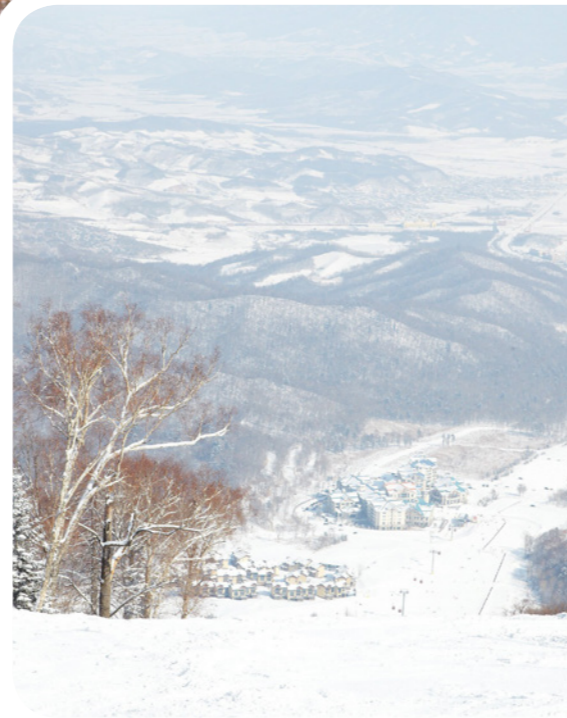

China  
**Yabuli**

## ไฮไลท์ของรีสอร์ท

- Direct access to the thrill on ski champions' slopes under professional guidance of ski instructors trained by French Ski School (ESF).

- Join the circus and live the magic with first indoor flying trapeze in the mountain.

- Admire the amazing mountain view while resting in the Canadian Bath after a whole day of dynamism.

- Enjoy the cheese fondue with your family in the Chinese ambience.

- Your children perfecting their snow plow or slalom technique, on soft, powdery snow