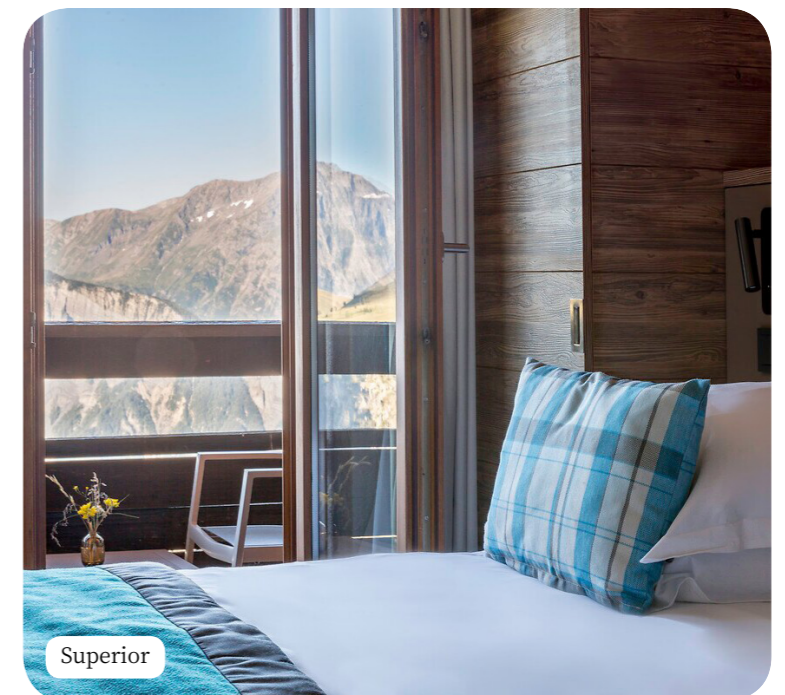

· Enjoy the facilities of a completely renovated Resort with a warm and welcoming new look

目录

舒适的住宿体验	4
体育与活动**	12
游泳池	14
Club Med Spa by Payot*	15
儿童	16
室内座位/ & 酒吧	20
实用信息	22

舒适的住宿体验

Superior

名称	最小面积(平方米)	度假村亮点	容量
Interconnecting Superior Rooms - Balcony	46	配备家具的阳台	2 - 4
Interconnecting Junior Family Superior Rooms - Balcony	56	children Area, 配备家具的阳台	2 - 6
Family Superior Room - Balcony	28	儿童专用独立睡眠区, 配备家具的阳台	1 - 4
Superior Room	23		1 - 2
Interconnecting Superior Rooms	47		2 - 4
Junior Family Superior Room	28	children Area	1 - 3
Junior Family Superior Room Interconnecting with Superior Room	51		2 - 5
Family Superior Room	28	儿童专用独立睡眠区	1 - 4
Superior Room - Mobility Accessible	26		1 - 4
Superior Room - Mobility Accessible, Interconnecting with Superior Room	49		2 - 4
Superior Room - Mobility Accessible, Balcony	39	配备家具的阳台	1 - 3
Superior Room - Mobility Accessible, Balcony connecting with Superior Room	51	配备家具的阳台	2 - 4
Superior Room - Balcony	23	配备家具的阳台	1 - 2
Junior Family Superior Room - Balcony	28	children Area, 配备家具的阳台	1 - 3
Interconnecting Junior Family Superior Rooms	56	children Area	2 - 6