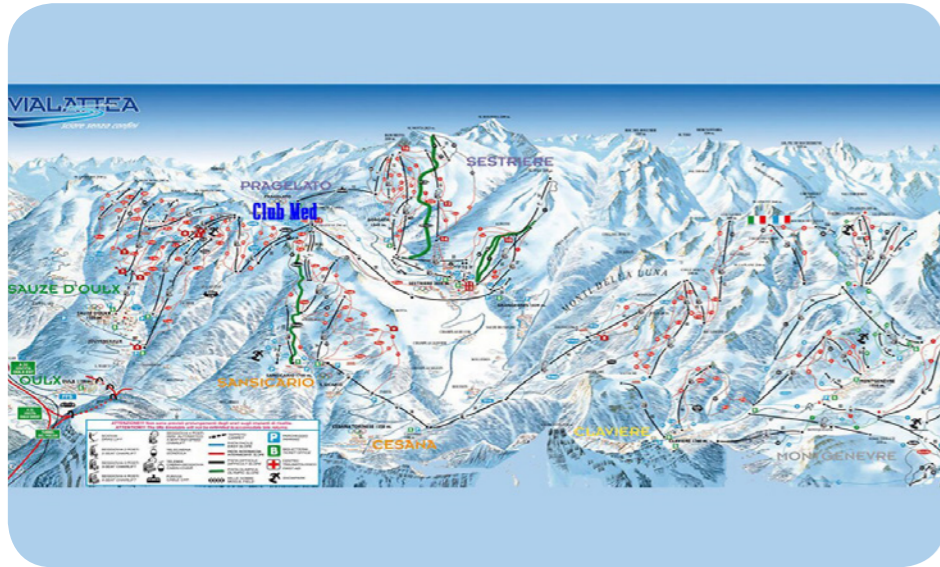

La Tana

风味餐厅

Share an authentic Italian meal in a cozy atmosphere as a couple or with friends. Mountain speciality dishes are on the menu, fondue or pierrade washed down with Italian wines. A convivial dining experience in a redesigned space with a warm baroque yet chic decor. On reservation

Casa Mollino

Mountain Restaurant

Having lunch on the ski slopes at Casa Mollino's (open only in winter) to take in the mountain air is a true delight. On the ski slopes at 2,300 metres (7,545 ft), this mountain restaurant located at Sauze d' Oulx offers the best of local gastronomy as a buffet. Booking mandatory.

滑雪场地图

Domaine de Via Lattea - Sestrière

2823米

海拔最高处

1600米

直通滑雪场度假村

1350米

海拔最低处