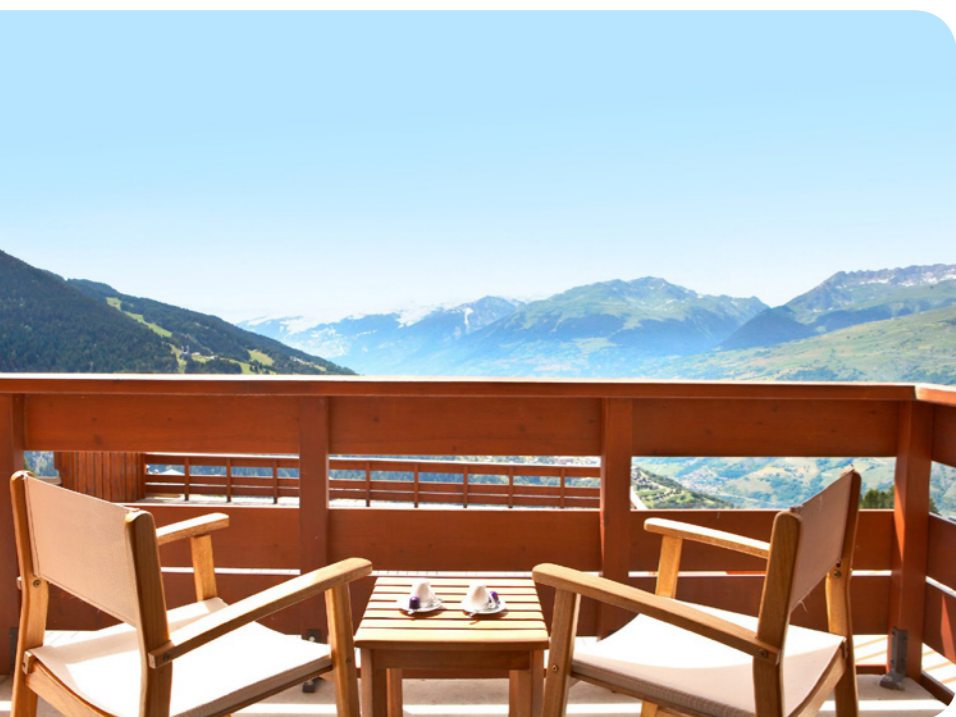

法国

佩西瓦兰德里

度假村亮点

· Lazing on a deckchair and diving into the outdoor or indoor pool

· Tasting local specialities in the restaurant looking onto the valley

· Savouring serenity at Club Med Spa by SOTHYS

目录

舒适的住宿体验	4
体育与活动**	12
游泳池	14
Club Med Spa by Sothys*	15
儿童	16
室内座位/ & 酒吧	18
实用信息	20