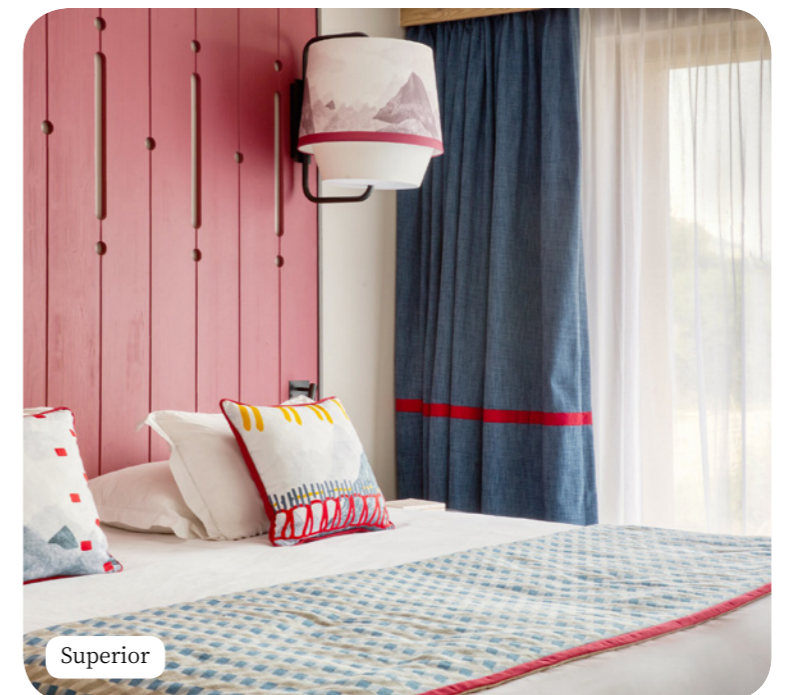

舒适的住宿体验

Superior

| 名称 | 最小面积(平方米) | 度假村亮点 | 容量 |
|---|-----------|--------------------|-------|
| Superior Room | 24 | | 1 - 3 |
| Interconnecting Superior Rooms | 48 | | 2 - 5 |
| Superior Room - Balcony | 24 | 配备家具的阳台 | 1 - 3 |
| Interconnecting Superior Rooms - Balcony | 48 | 配备家具的阳台 | 2 - 5 |
| Family Superior Room - Balcony | 34 | 儿童专用独立睡眠区, 配备家具的阳台 | 1 - 4 |
| Superior Room - Balcony Interconnecting with Superior Room | 48 | 配备家具的阳台 | 2 - 4 |
| Superior Room - Mobility Accessible | 24 | children Area | 1 - 3 |
| Superior Room - Mobility Accessible - Balcony | 24 | 起居区, 配备家具的阳台 | 1 - 4 |